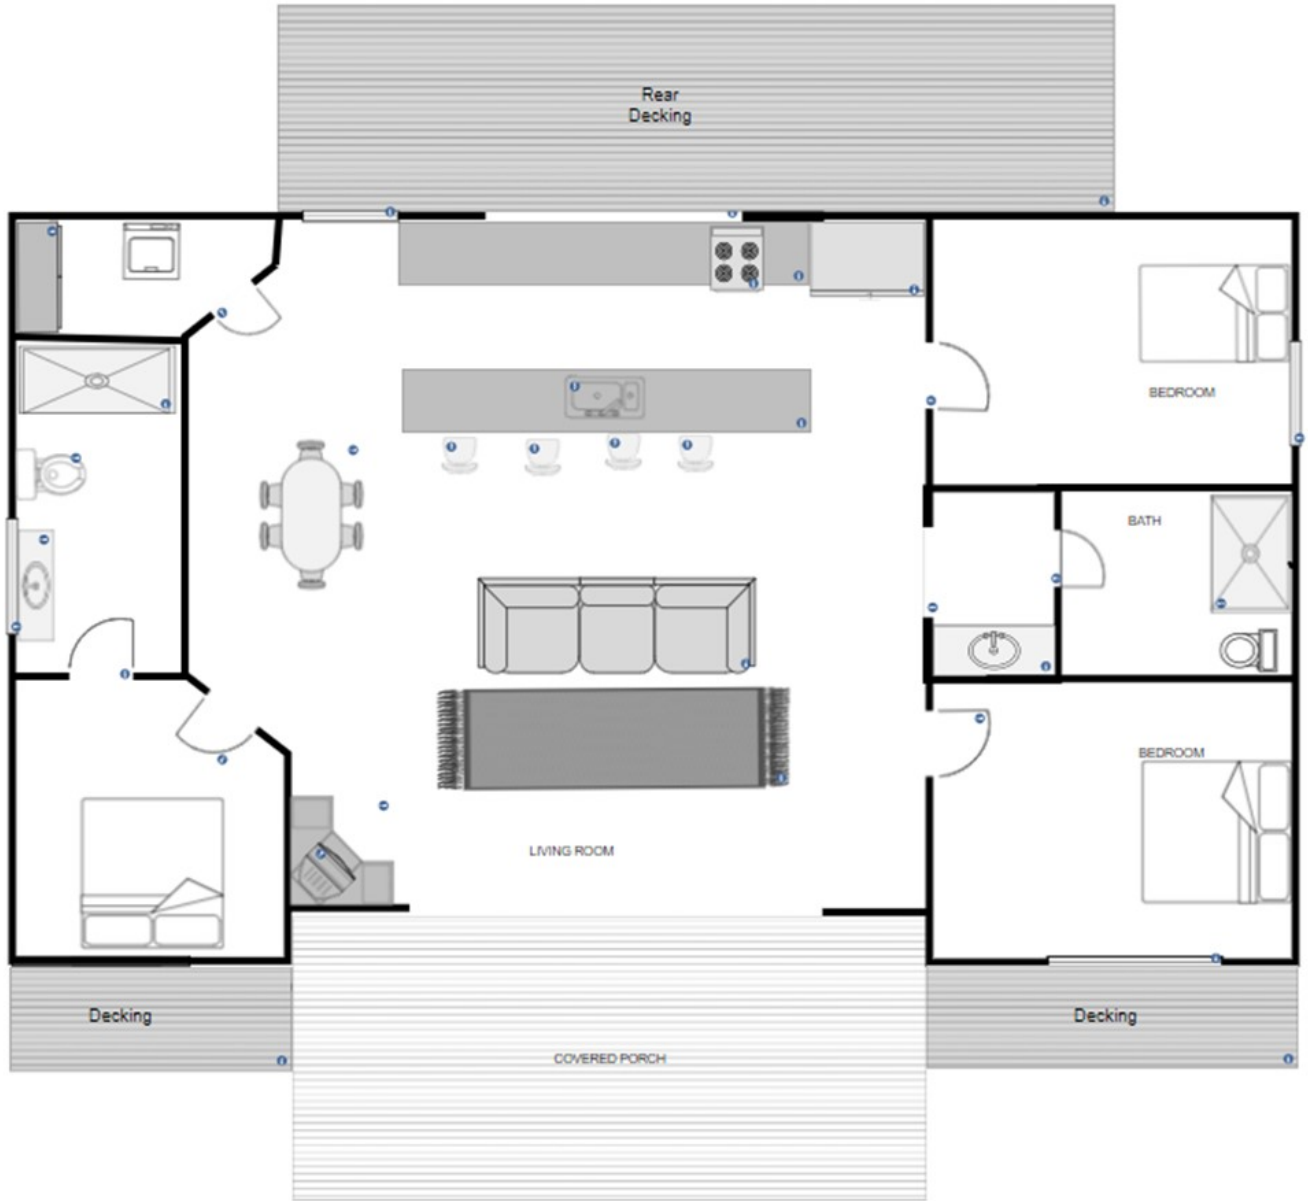

Boat / Storage
Shed 9m x 6m

Disclaimer: Please note this floor plan is for marketing purposes and is to be used as a guide only. All dimensions are estimates only and may not be exact measurements.