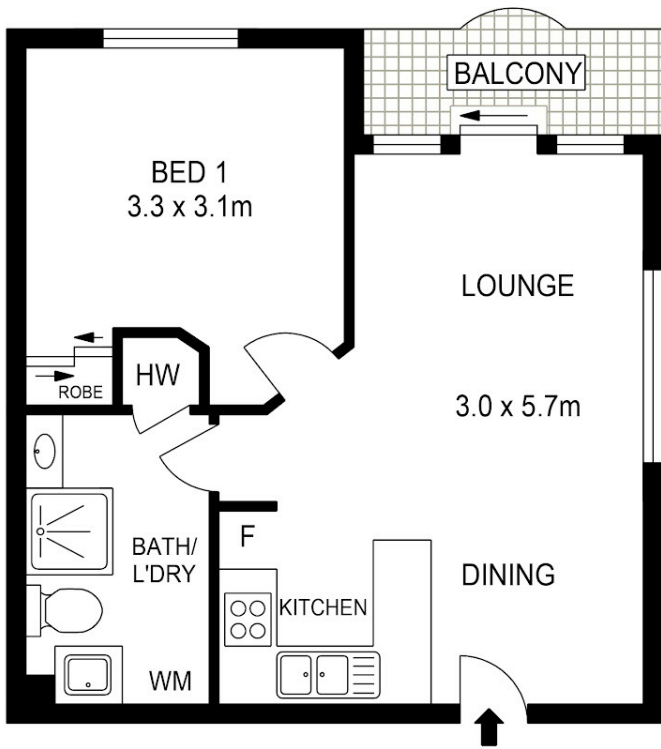

INTERNAL : 40 SQ.M.
BALCONY : 4 SQ.M.
PARKING / SHED : 23 SQ.M.

30/9 Margaret Avenue, Broadbeach

Disclaimer: Please note this floor plan is for marketing purposes and is to be used as a guide only. All dimensions are estimates only and may not be exact measurements.