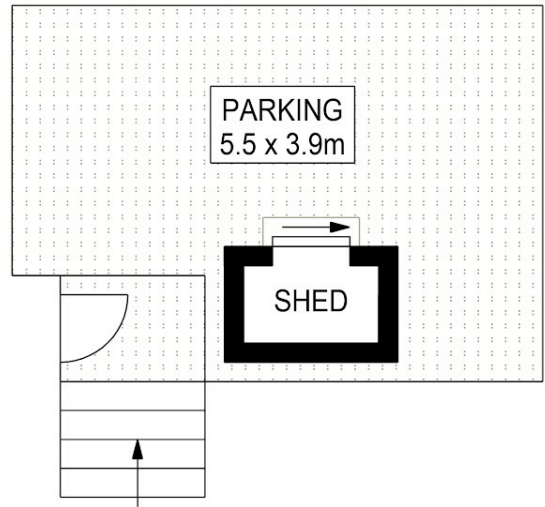

INTERNAL : 40 SQ.M.
BALCONY : 4 SQ.M.
PARKING / SHED : 23 SQ.M.

30/9 Margaret Avenue, Broadbeach

Disclaimer: Please note this floor plan is for marketing purposes and is to be used as a guide only. All dimensions are estimates only and may not be exact measurements.