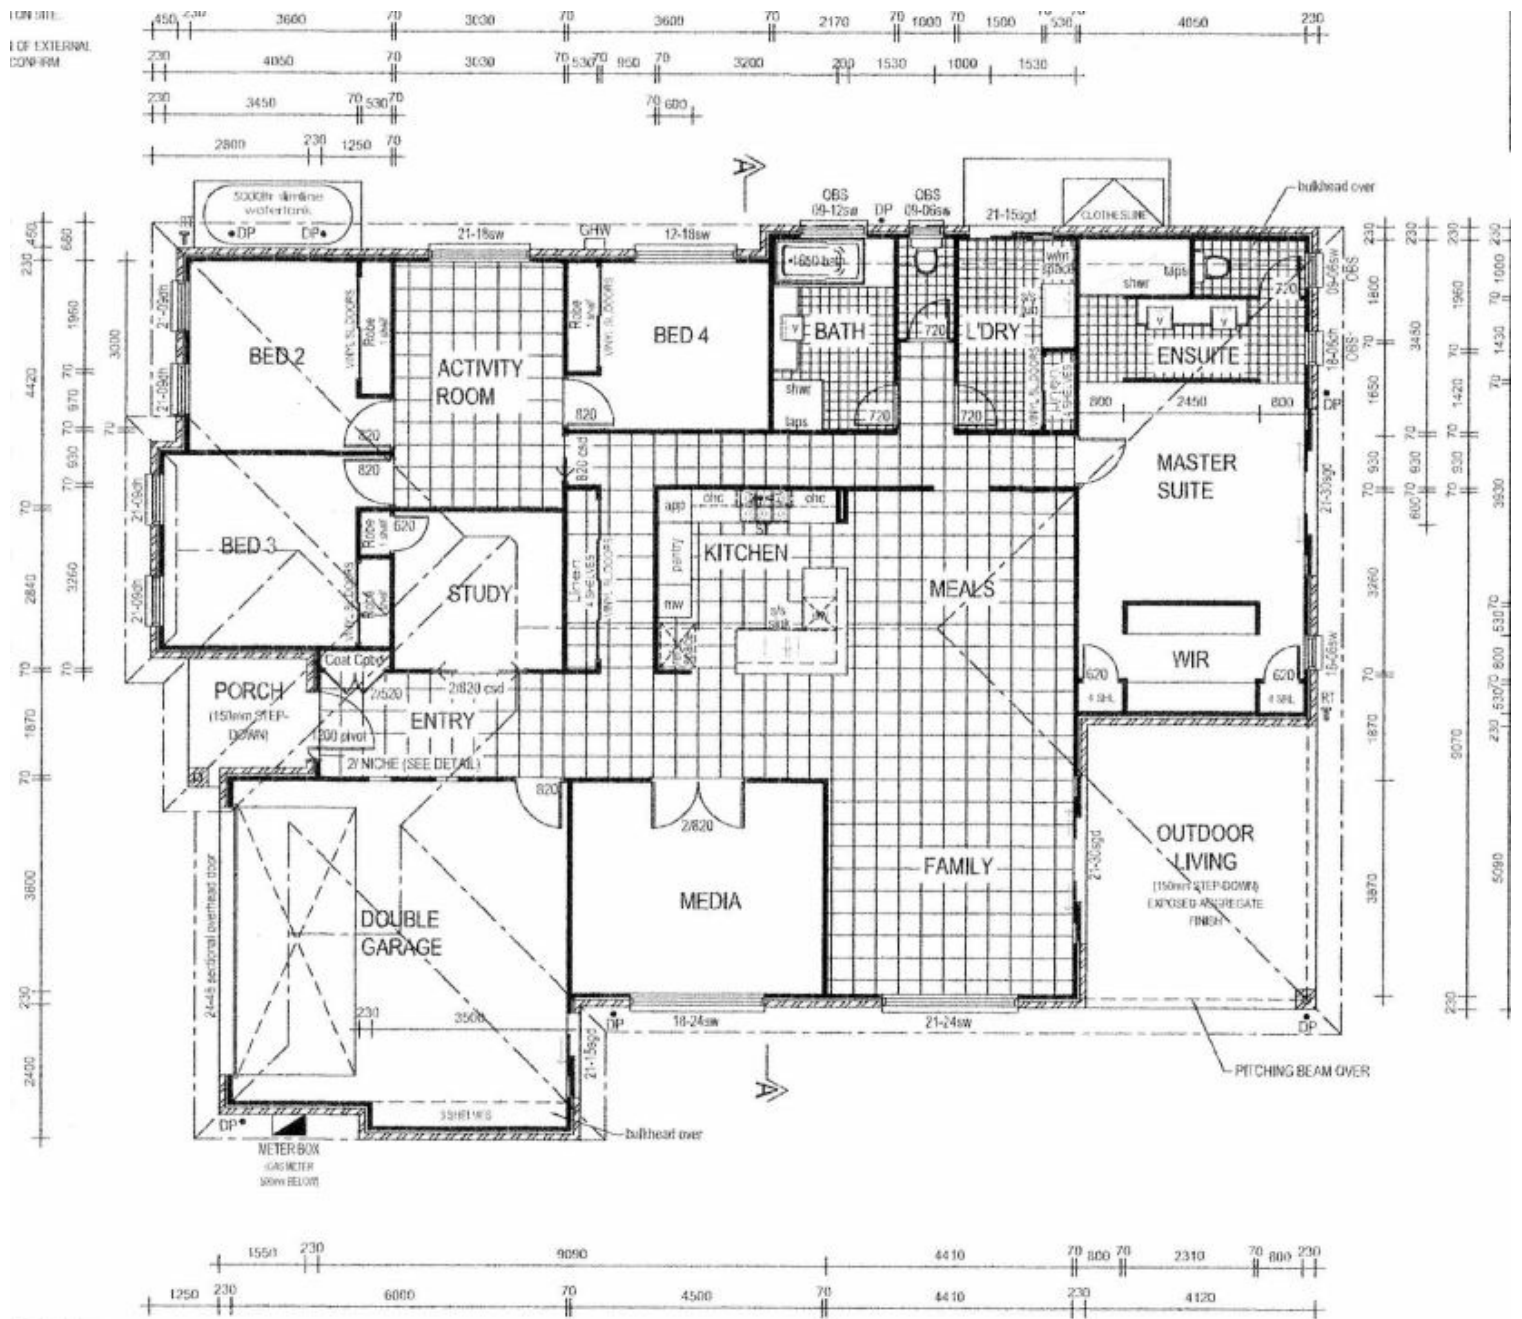

Featuring 4 Bedrooms plus Study (or 5th bedroom) all with built in's, lovely master bedroom includes hollywood robe and great size ensuite with his / hers shower and vanities. The additional 3 bedrooms surround the rumpus room with main bathroom and separate toilet with a good size laundry and good storage throughout. Media room, family, dining and good size kitchen with stone bench tops, stainless steel appliances including free standing oven with cook top, built in Microwave and "Brand new" Asko Dish Washer. Entertain on the well sized alfresco area looking out to the very private yard and additional room for a boat, caravan or both.

FEATURES:

- 4 Bedrooms (all with robes)
- Separate Study
- Master Bedroom with ensuite & Hollywood robe
- High ceilings
- Cul de sac location with private driveway
- Double Garage
- Room for Boat or Van
- Additional parking
- Separate Media Room
- Good size living area
- Large entertaining area
- Stone Kitchen with Stainless Steel Appliances
- Laundry with ample storage

4 BED | 2 BATH | 0 CAR

PRICE:
\$588,000

OPEN FOR INSPECTION:
N/A

Aaron Squires
0466824668
coastalcollective@atrealty.com.au
www.atrealty.com.au

Disclaimer: Please note this floor plan is for marketing purposes and is to be used as a guide only. All dimensions are estimates only and may not be exact measurements.