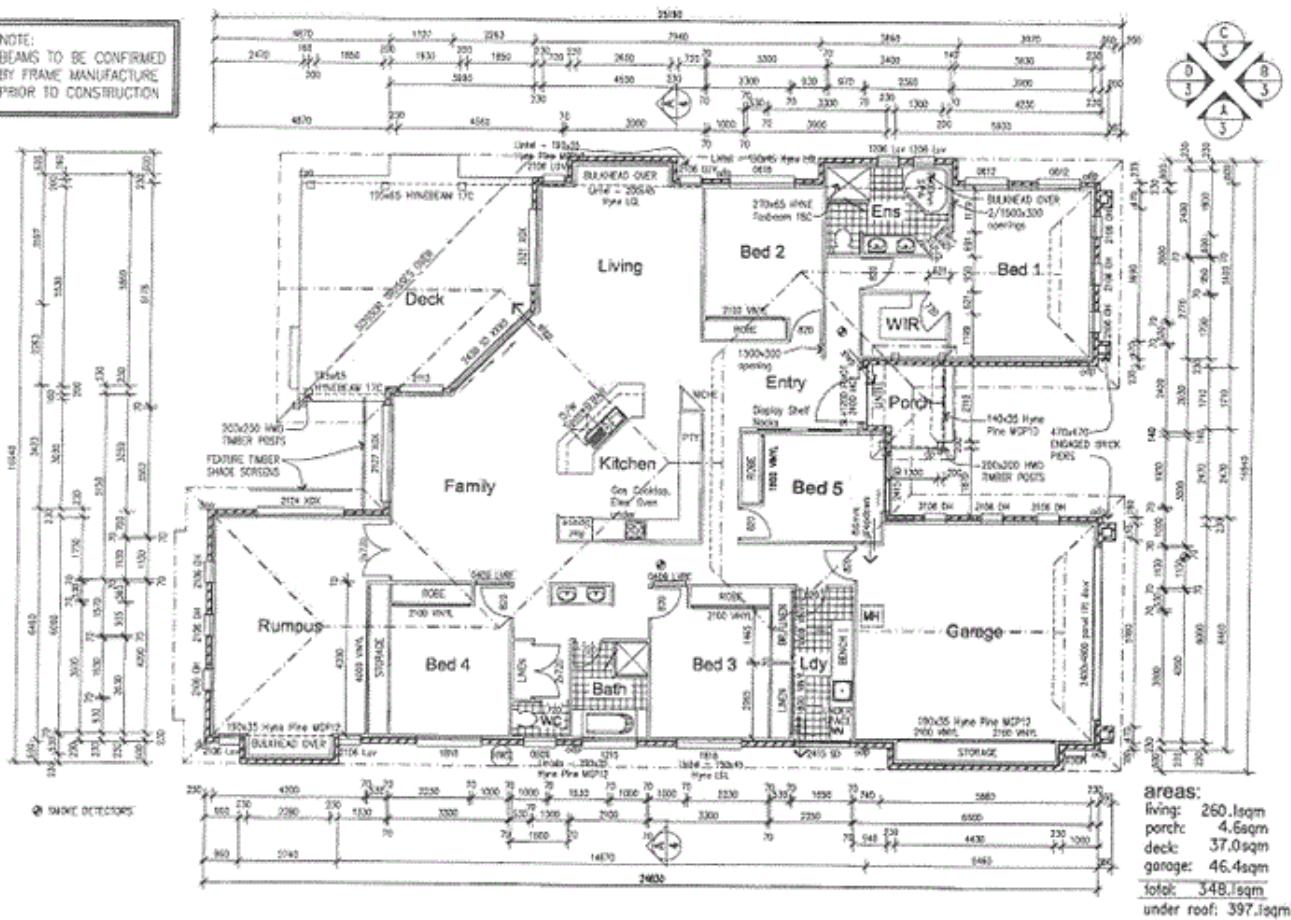

SOLD

BEAUTIFUL FIVE (5) BEDROOM HOME IN GOLF COURSE ESTATE - OWNER WANTS IT SOLD!

This is a quality 37.5 square home that was built in 2007 by Amyron Homes on a 777 SQM block. Boasting beautiful timber floors to the open plan living areas which sweep out through bi-fold doors onto a peaceful fully screened timber decked outdoor living area, this is the one for you.

The home has five large bedrooms, two bathrooms, double garage, open plan living/dining/kitchen and separate lounge or rumpus room. The king size master bedroom with en-suite (with spa bath), double sinks and large walk-in robe features its own reverse-cycle air conditioner. Ideal when the ducted air conditioning for the rest of the home is not needed.

The kitchen features caesar stone bench tops, gas stove with wok burner, double oven and plenty of cupboard space. The bathrooms are tiled to the ceiling and you will not want for storage throughout the home, plenty here.

PRICE:
\$600,000

OPEN FOR INSPECTION:
N/A

Geoff and Rose Tutt
0414230130
geoff@atrealty.com.au
www.atrealty.com.au

NOTE:
BEAMS TO BE CONFIRMED
BY FRAME MANUFACTURE
PRIOR TO CONSTRUCTION

Disclaimer: Please note this floor plan is for marketing purposes and is to be used as a guide only. All dimensions are estimates only and may not be exact measurements.