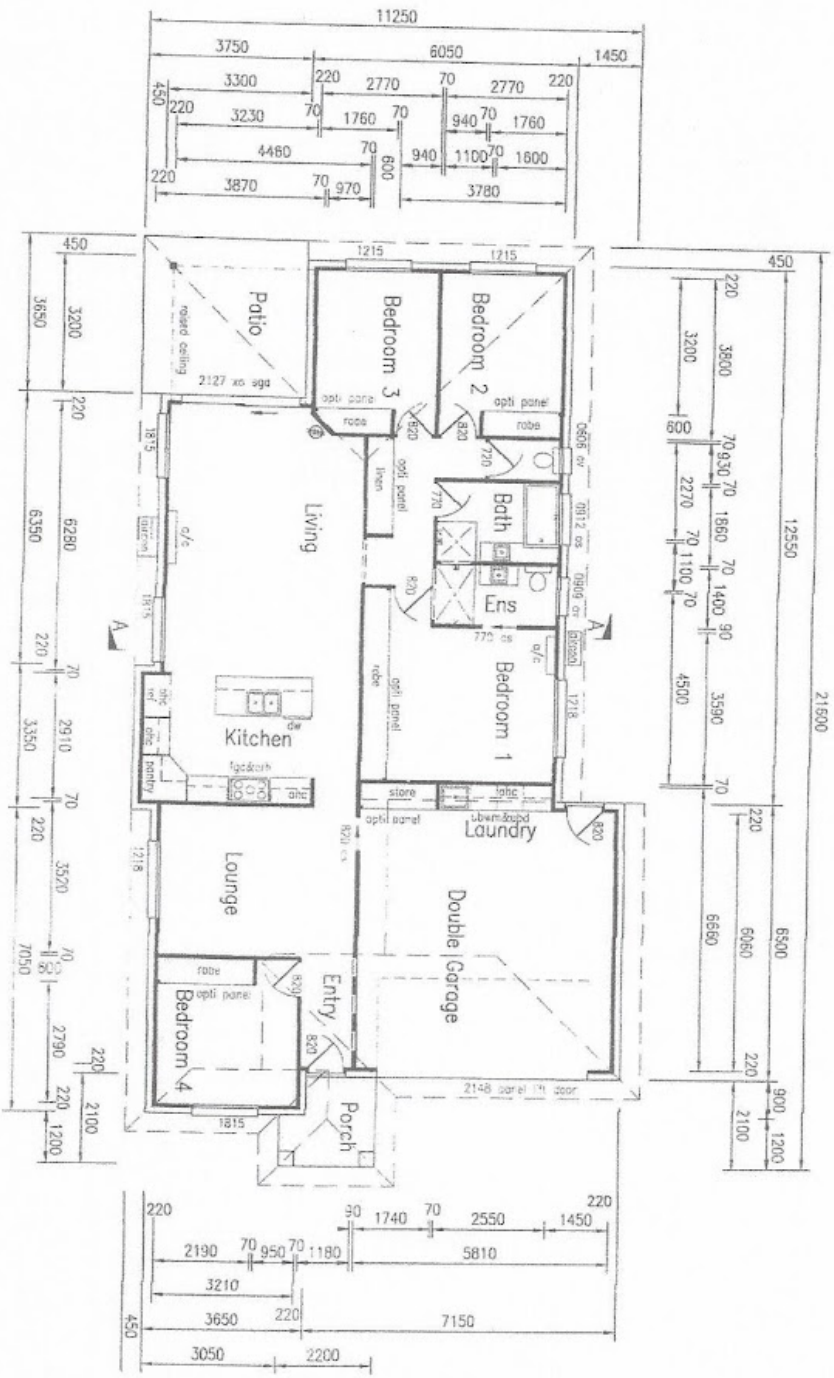

Scale in Metres
1 2 3 4 5

FLOOR PLAN