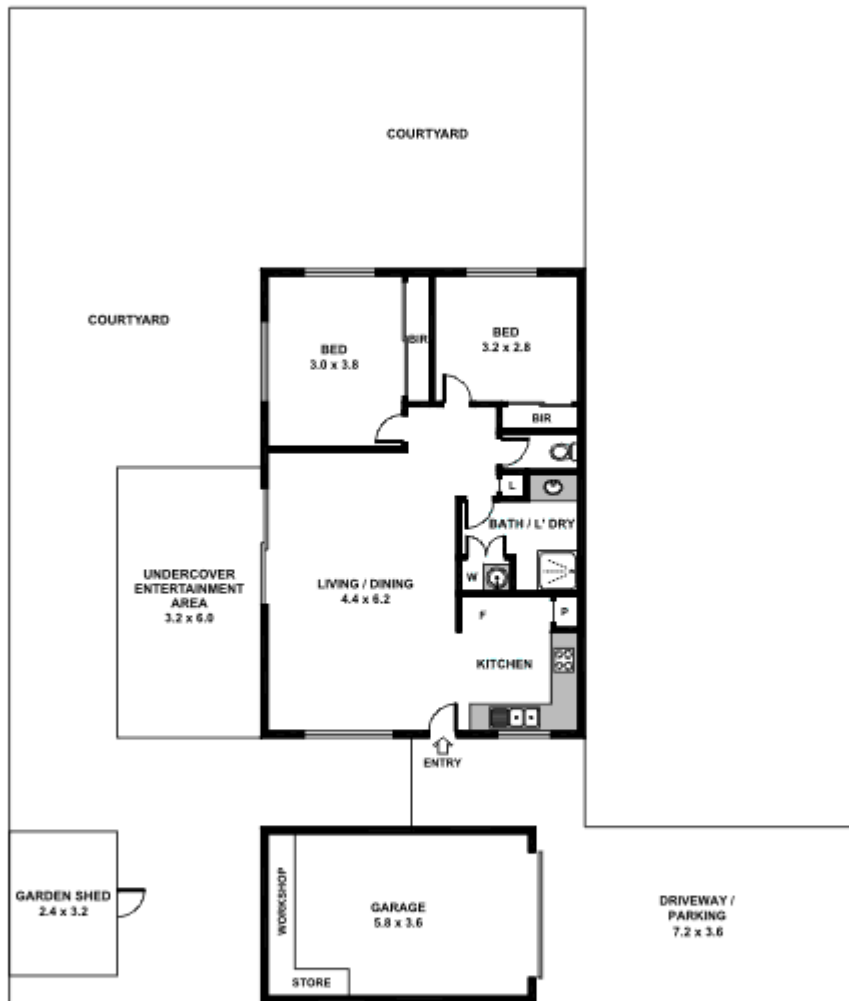

Other Feature include:

- 2 built-in Bedrooms - 1 K'size & 1 Q'size
- 1 Bathroom including hideaway Laundry
- Separate Toilet
- Modern Kitchen
- Combined Open Plan Lounge & Dining
- 2 x Split System Air Conditioning
- Security roll away Shutters
- Security Doors & Fly screens
- Tiled and Carpeted flooring
- Large covered & paved Entertaining & BBQ area
- Huge U-shaped Private, turfed Courtyard
- 2 Car - 1 remote Lockup with storage + 1 Exclusive Car Space
- Garden Shed and hideaway clothes line

2 BED | 1 BATH | 1 CAR

PRICE:
Offers \$399,000

OPEN FOR INSPECTION:
N/A

Julie Cameron
0412191738
julie.cameron@atrealty.com.au
www.atrealty.com.au

7/136 Nellie Street, Nundah

TOTAL INTERNAL AREA APPROX : 70 m²
TOTAL EXTERNAL AREA APPROX : 190.8 m²

Please note: All stated dimensions are approximate only. Particulars given are for general information only and do not constitute any representation on the part of the vendor or agent.

Disclaimer: Please note this floor plan is for marketing purposes and is to be used as a guide only. All dimensions are estimates only and may not be exact measurements.