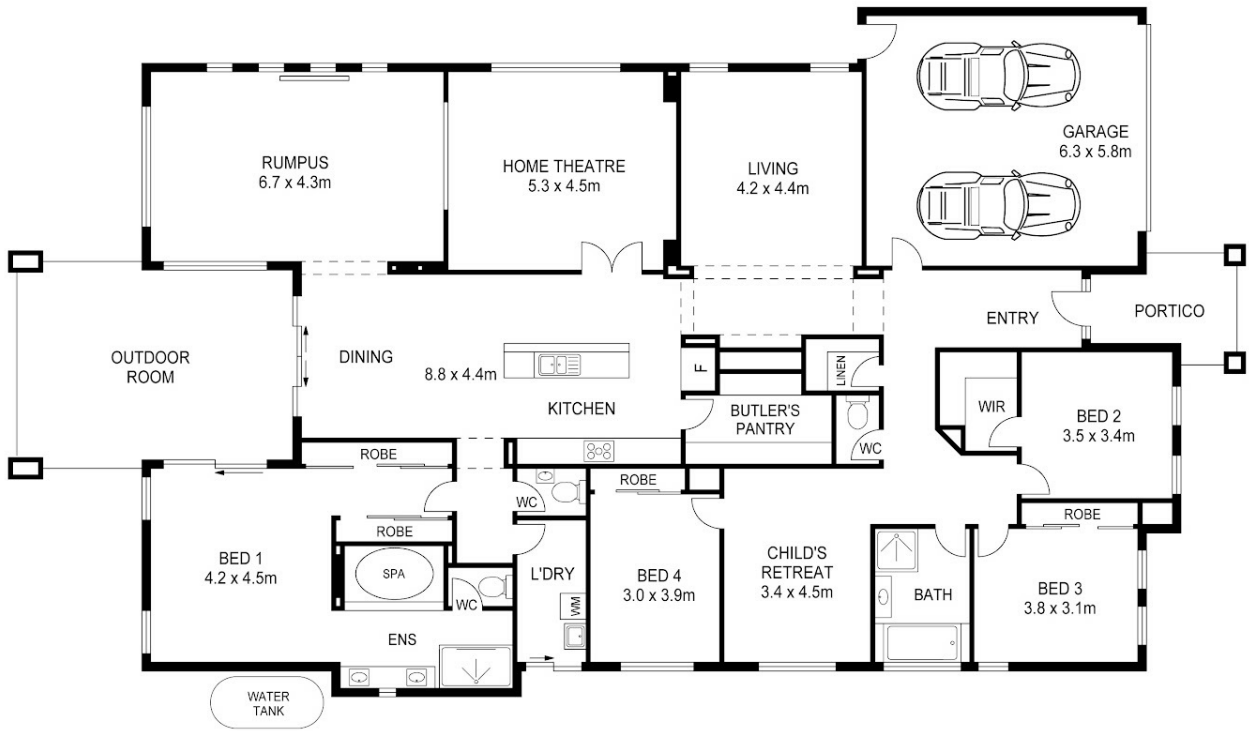

The house features-
4 good sized bedrooms with built ins.
The main bedroom has large ensuite with spa bath, shower, his & hers vanities and separate toilet. The 3 other bedrooms have own TV room, bathroom separate toilet and there is a third toilet/powder room near the laundry. Ducted reverse cycle air-conditioning will keep you cool in summer and warm in winter. The double lock up garage has direct access into the

4 BED | 2 BATH | 0 CAR

PRICE:
\$769,000

OPEN FOR INSPECTION:
N/A

Carolyn Drane
northmoreton@atrealty.com.au
www.atrealty.com.au

0m 1m 2m 3m 4m 5m **SCALE (METRES)**
 PLANS SHOWN ONLY INDICATIVE OF LAYOUT. DIMENSIONS ARE APPROXIMATE.

Disclaimer: Please note this floor plan is for marketing purposes and is to be used as a guide only. All dimensions are estimates only and may not be exact measurements.