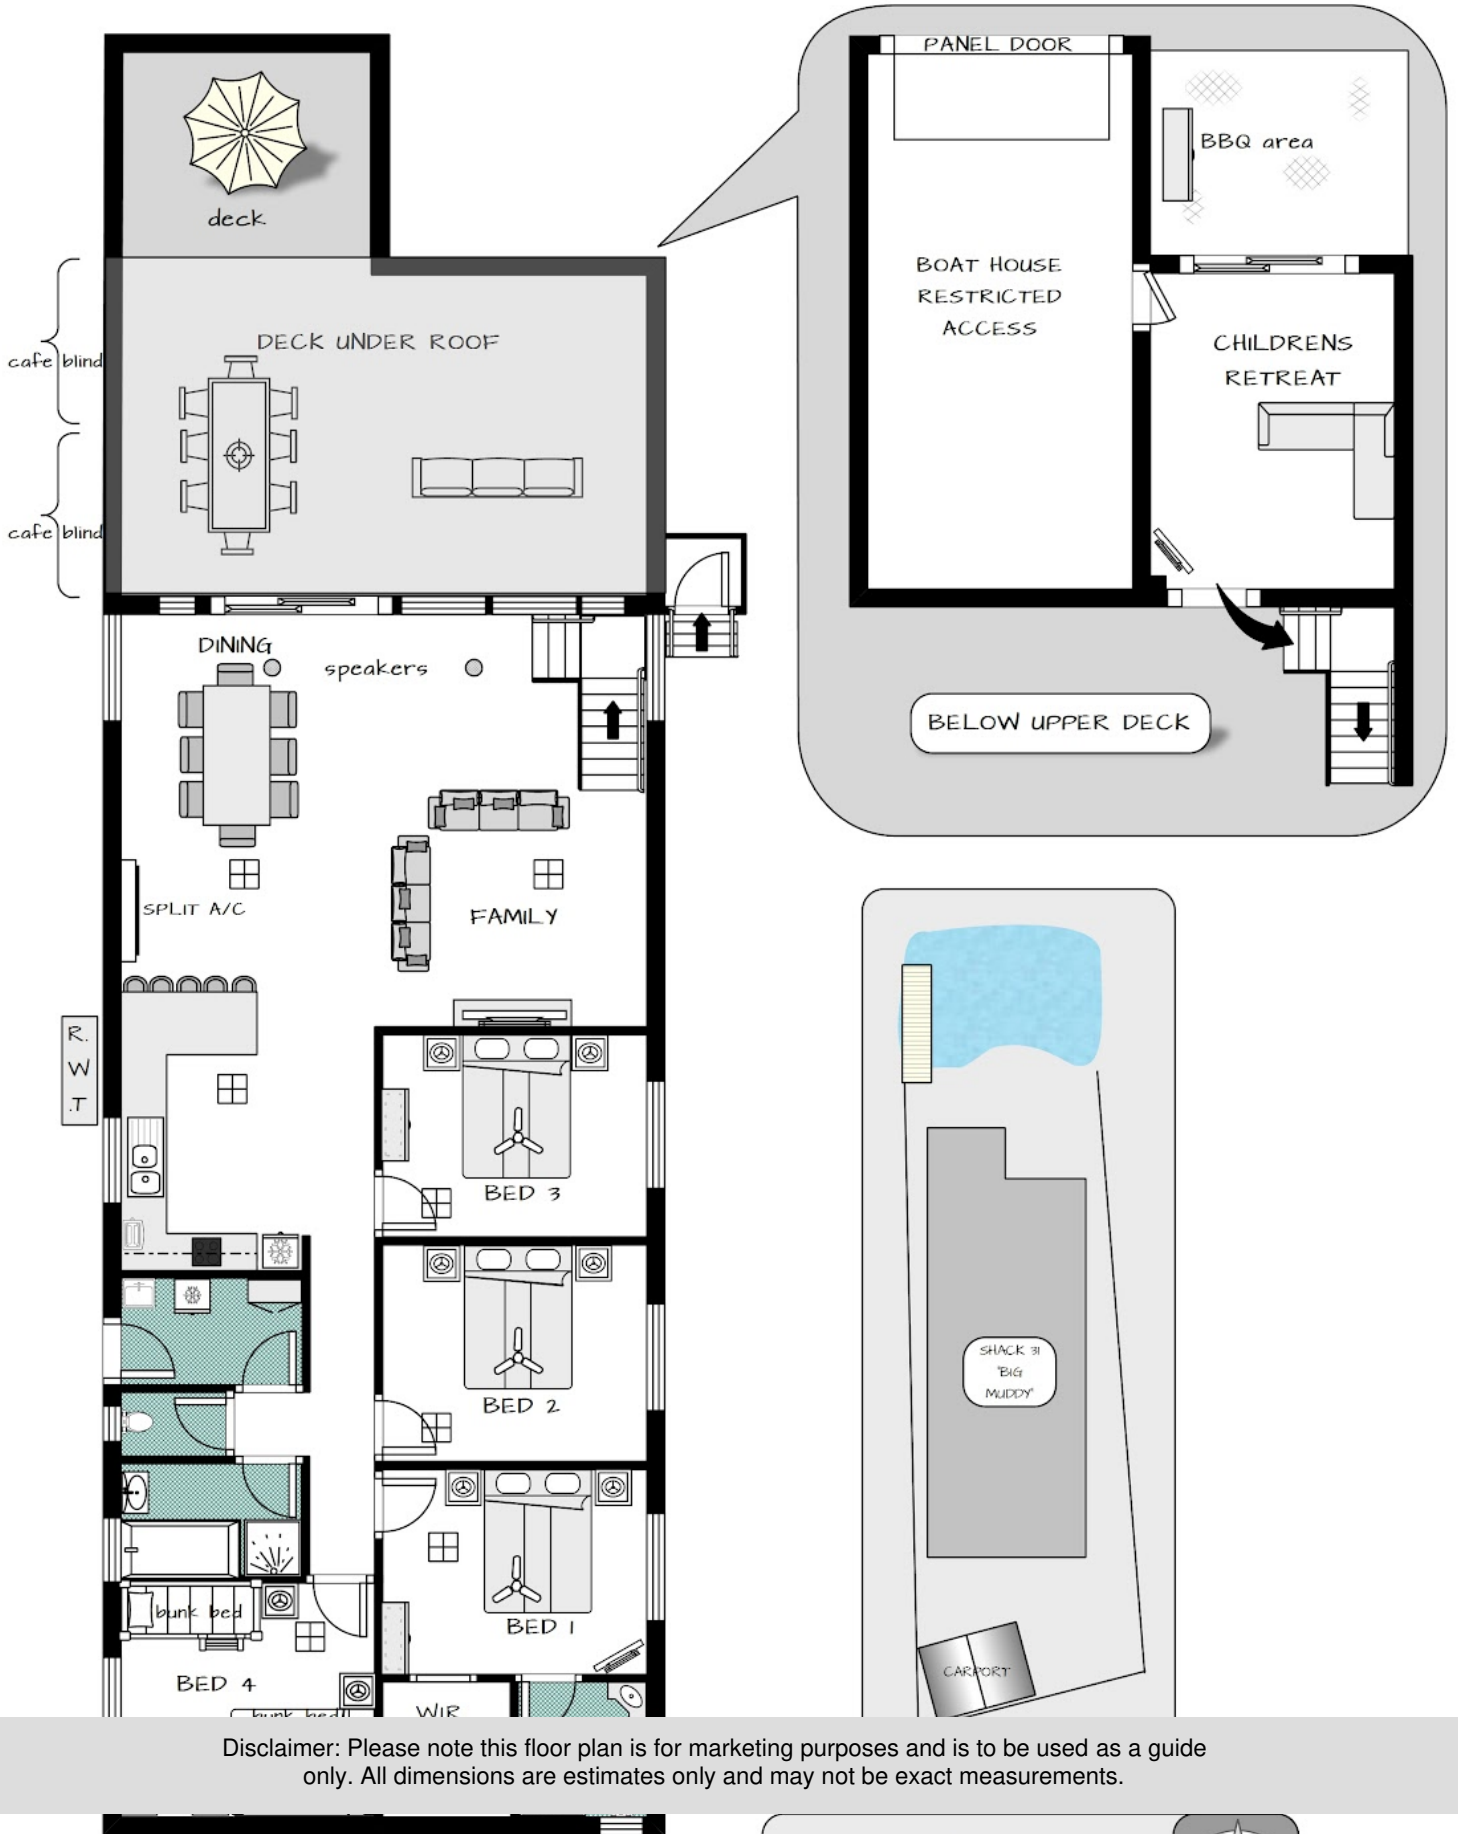

Situated on the Murray River in the quiet settlement of "Sunnyside / Greenbanks" is this beautiful holiday home.

Built in 2006 the property sleeps up to 11 people and features 4 bedrooms and 2 bathrooms. Sliding doors lead from the living area to the large deck, which is the perfect place to relax after a day of skiing or fishing.

Additional Features include:

- Open plan kitchen, lounge and dining with amazing river views
- Large upstairs tiled deck with majority under main roof
- Ducted evaporative cooling throughout
- Additional reverse cycle heating and cooling in living room
- Brand new kitchen, upstairs flooring and curtains
- Your own private beach with jetty to moor your boat directly in front of the shack
- Secure boat storage under deck with winch for easy boat entry and retrieval
- Downstairs second lounge ideal for a kids retreat
- Downstairs BBQ area
- 7,000 Ltr septic and holding tanks for effluent and grey water
- Car parking for 4 vehicles – 2 undercover
- Previously used as part time private use and part time holiday accommodation returning approx. \$25,000 pa

Disclaimer: Please note this floor plan is for marketing purposes and is to be used as a guide only. All dimensions are estimates only and may not be exact measurements.