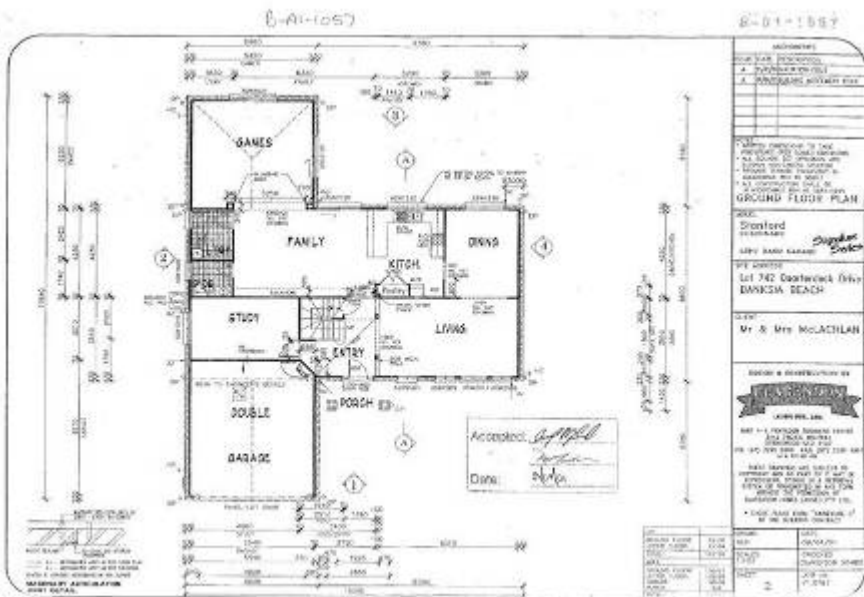

SOLD

SPACIOUS FAMILY HOME ON THE WATER

This is a great canal home built on a large 840 sqm block with a 20 metre canal frontage. It has been recently refurbished in neutral tones and the tiles and carpets have been replaced. The home features four bedrooms, study/bedroom, two bathrooms, powder room downstairs, open plan kitchen/dining/family room, separate formal lounge/dining area plus double garage.

Upstairs is the king size master bedroom with parents' retreat, large en-suite and lots of wardrobe space. The master bedroom offers beautiful water views and is a wonderful place to sit and watch the beautiful Bribie Island sunsets. The other three bedrooms are of a good size with two of the bedrooms also having beautiful water views.

At the rear of the home is a large undercover entertainment area, great for entertaining friends and family. There is a beautiful pebblecrete salt water swimming pool which is situated next to a large timber deck overlooking the water. Walking down to the canal you will find underneath the decking a large storage area measuring 3.8 x 9.6 metres, great for hiding all of the toys. Throw in the 12 x 4 metre pontoon which has electricity, winch and water and you have it all. Look at these great extra features:

4 BED | 2 BATH | 0 CAR

PRICE:
\$850,000

OPEN FOR INSPECTION:
N/A

Geoff and Rose Tutt
0414230130
geoff@atrealty.com.au
www.atrealty.com.au

Feb 14

www.rpdata.com

Disclaimer: Please note this floor plan is for marketing purposes and is to be used as a guide only. All dimensions are estimates only and may not be exact measurements.