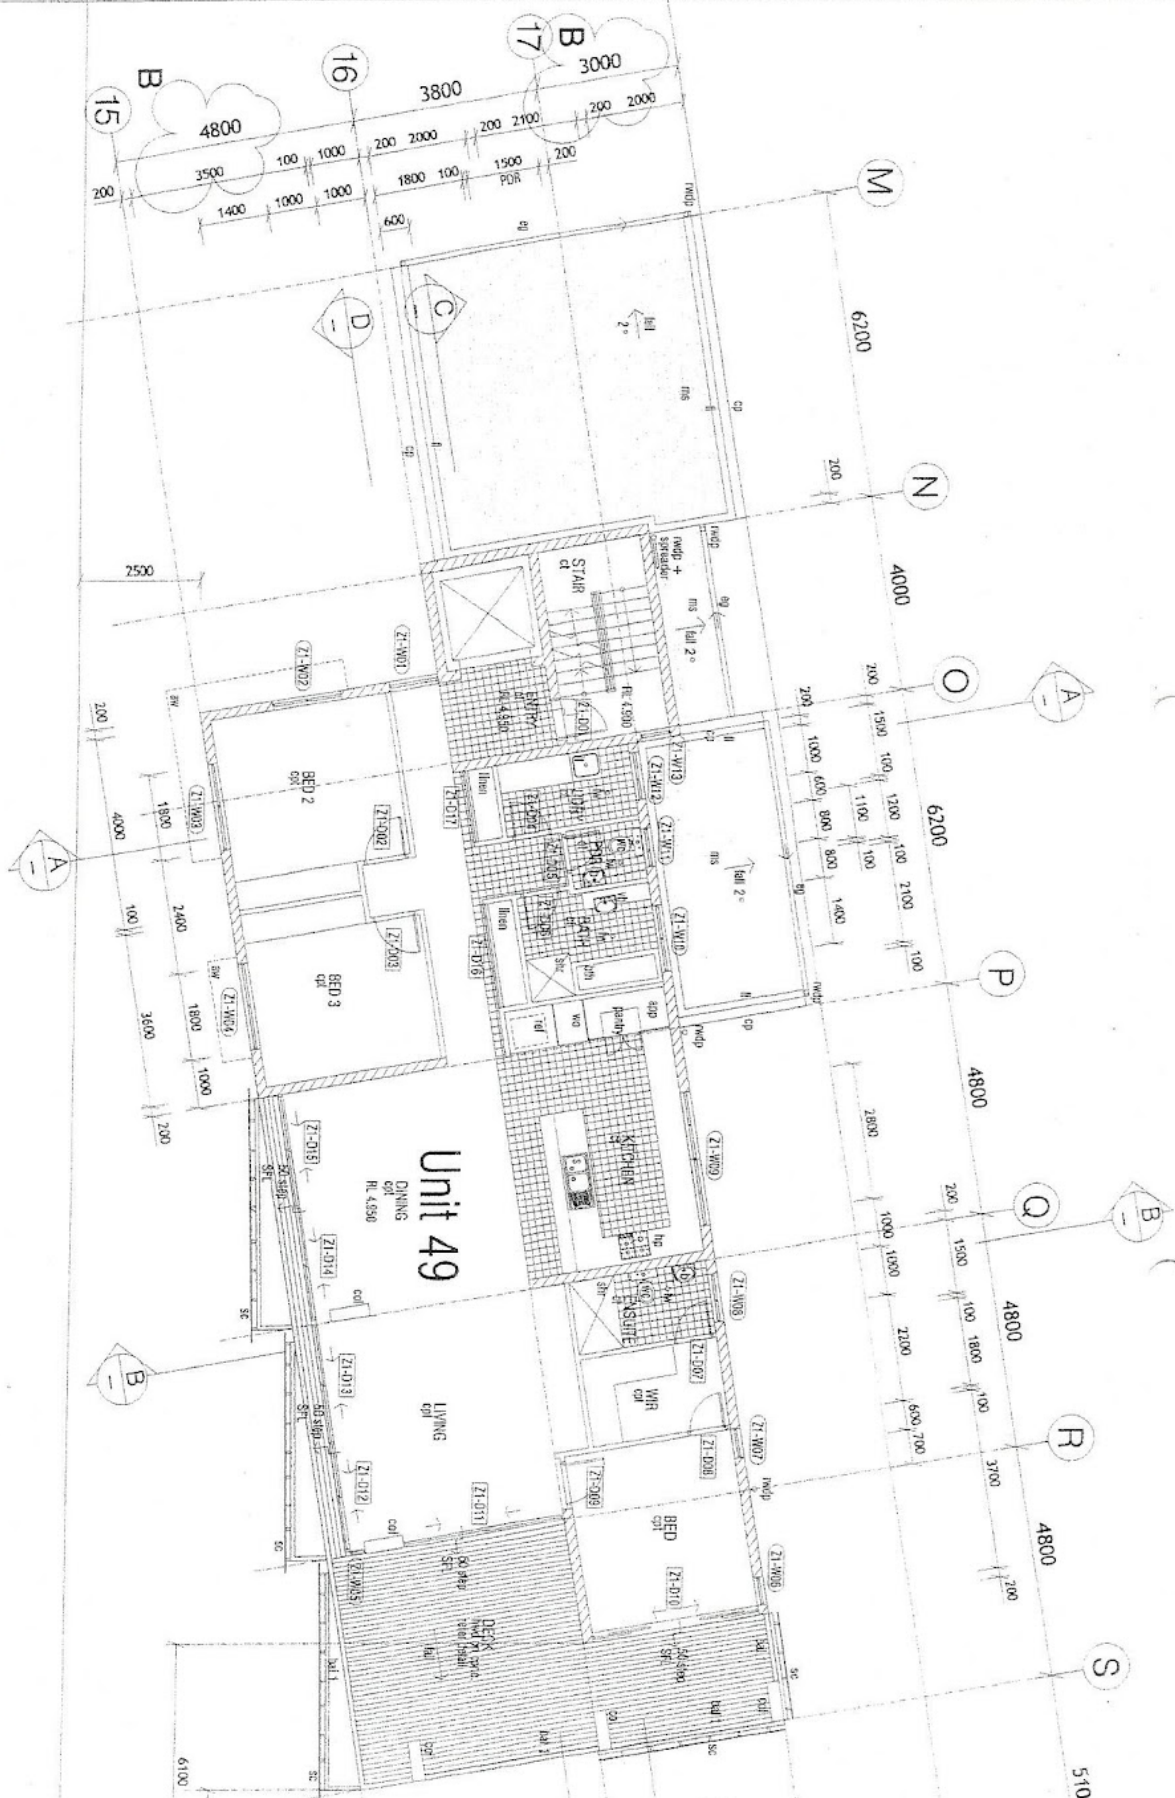

Disclaimer: Please note this floor plan is for marketing purposes and is to be used as a guide only. All dimensions are estimates only and may not be exact measurements.