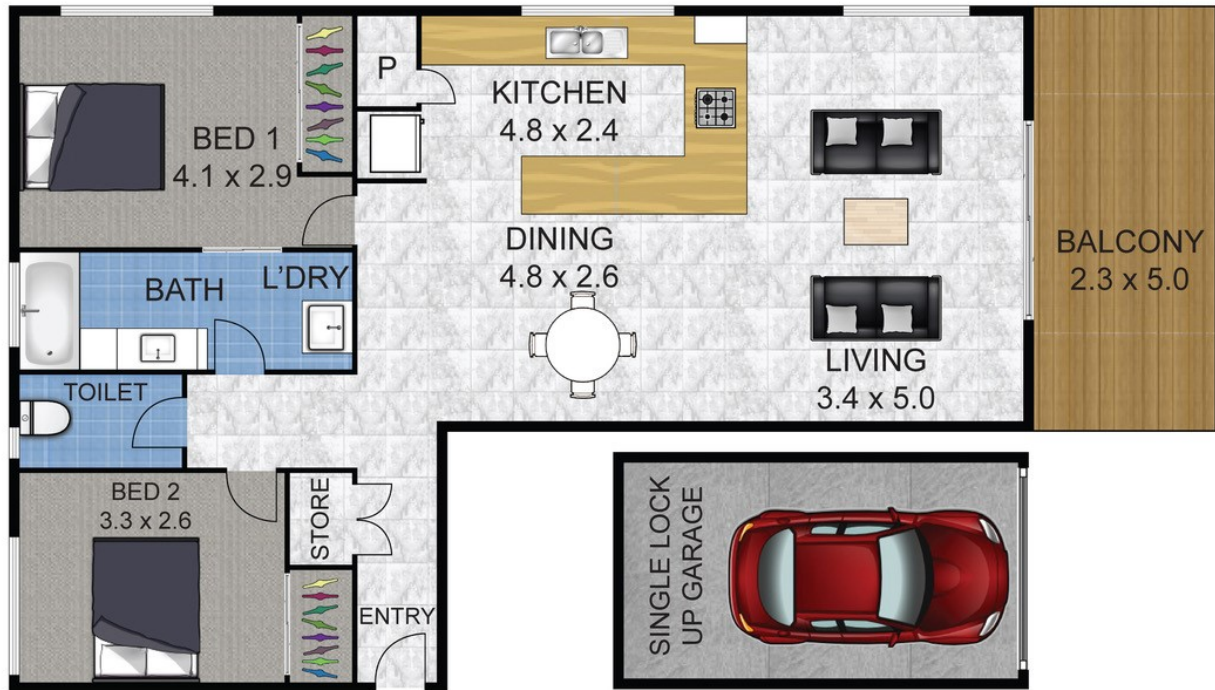

2 BED | 1 BATH | 0 CAR

PRICE:
\$450,000

OPEN FOR INSPECTION:
N/A

Roger Watson
0428760476
rogerwatson@atrealty.com.au
www.atrealty.com.au

TOTAL LIVING AREA : 80sqm

156-158 Alexandra Parade, Alexandra Headland

"Whilst every attempt has been made to ensure the accuracy of the floor plan contained here, measurements of doors, windows, rooms and any other items and structures are approximate and no responsibility is taken for any error, omission or mis-statement. Bathroom and Kitchen fittings, cupboards and doors types and laundry appliances and windows are tokens and approximate the actual fittings installed. This plan is for illustrative purposes and should be used as such by any prospective buyer."

Disclaimer: Please note this floor plan is for marketing purposes and is to be used as a guide only. All dimensions are estimates only and may not be exact measurements.