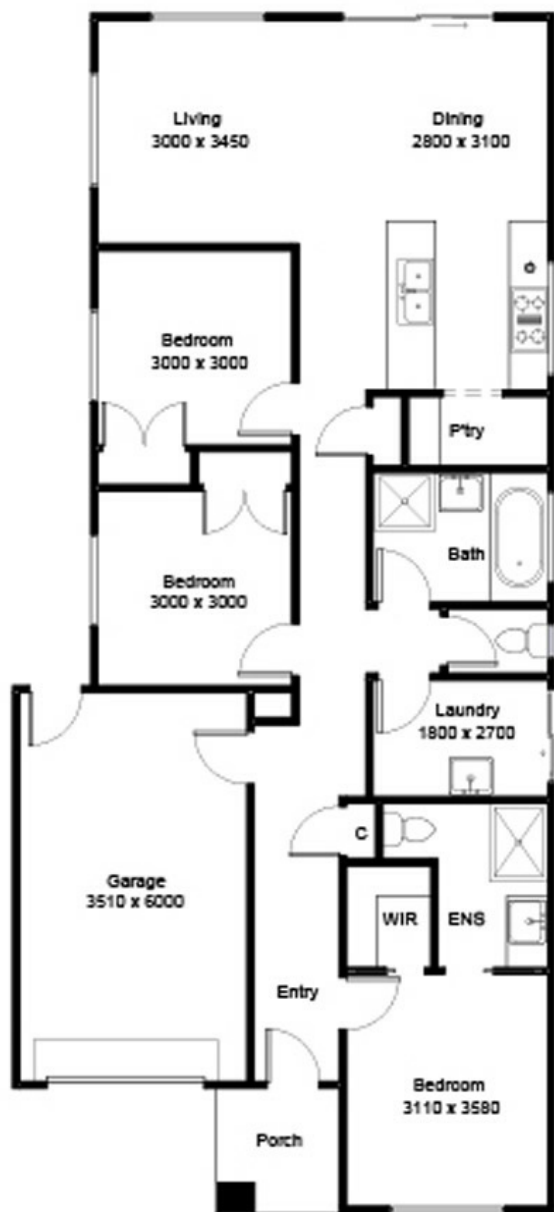

Upon entering the home you are greeted with the spacious master bedroom which features an ensuite with shower and toilet and a good sized walk in robe! The other 2 bedrooms of the home are very spacious and feature built in robes.

The main bathroom has a tub and high quality stainless steel fixtures and fittings.

The main living area is open plan in its design, the kitchen over looks the lounge and dining area so that the chef of the home can be right there in the action whilst preparing meals for their family and friends. The kitchen features enough space for a large double fridge and has a walk in pantry as well, how good is that. Other features are a 900mm oven and range hood.

Floor Plan 1:100

Site Plan 1:200

Disclaimer: Please note this floor plan is for marketing purposes and is to be used as a guide only. All dimensions are estimates only and may not be exact measurements.