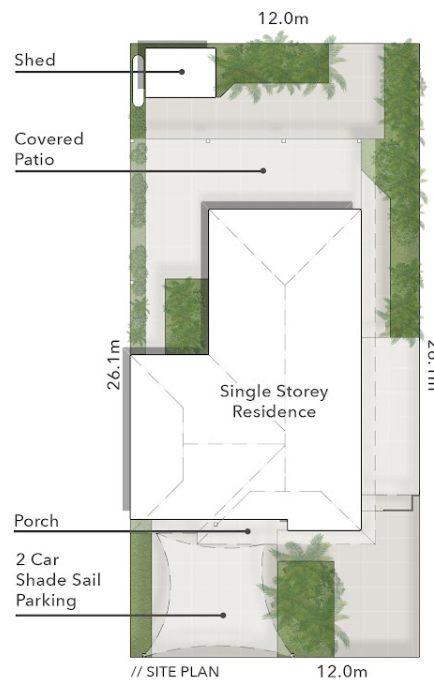

MATISSE COURT

11 Matisse Court
COOMBABAH
Block Size 312m²

- 3 Bed
- 1 Bath
- 1 Car +2 Shade Sail

FLOOR AREA SIZES

Internal 110m²
Covered Patios & Porch 57m²
Total 167m² or 18 Squares

Disclaimer: Please note this floor plan is for marketing purposes and is to be used as a guide only. All dimensions are estimates only and may not be exact measurements.