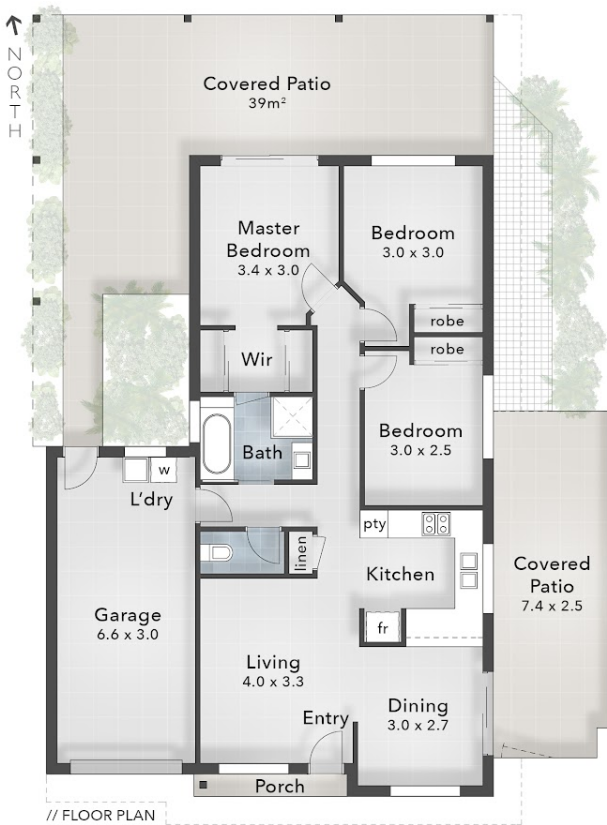

MATISSE COURT

11 Matisse Court
COOMBABAH
Block Size 312m²

- 3 Bed
- 1 Bath
- 1 Car +2 Shade Sail

FLOOR AREA SIZES

Internal 110m²
Covered Patios & Porch 57m²
Total 167m² or 18 Squares

Disclaimer: Please note this floor plan is for marketing purposes and is to be used as a guide only. All dimensions are estimates only and may not be exact measurements.