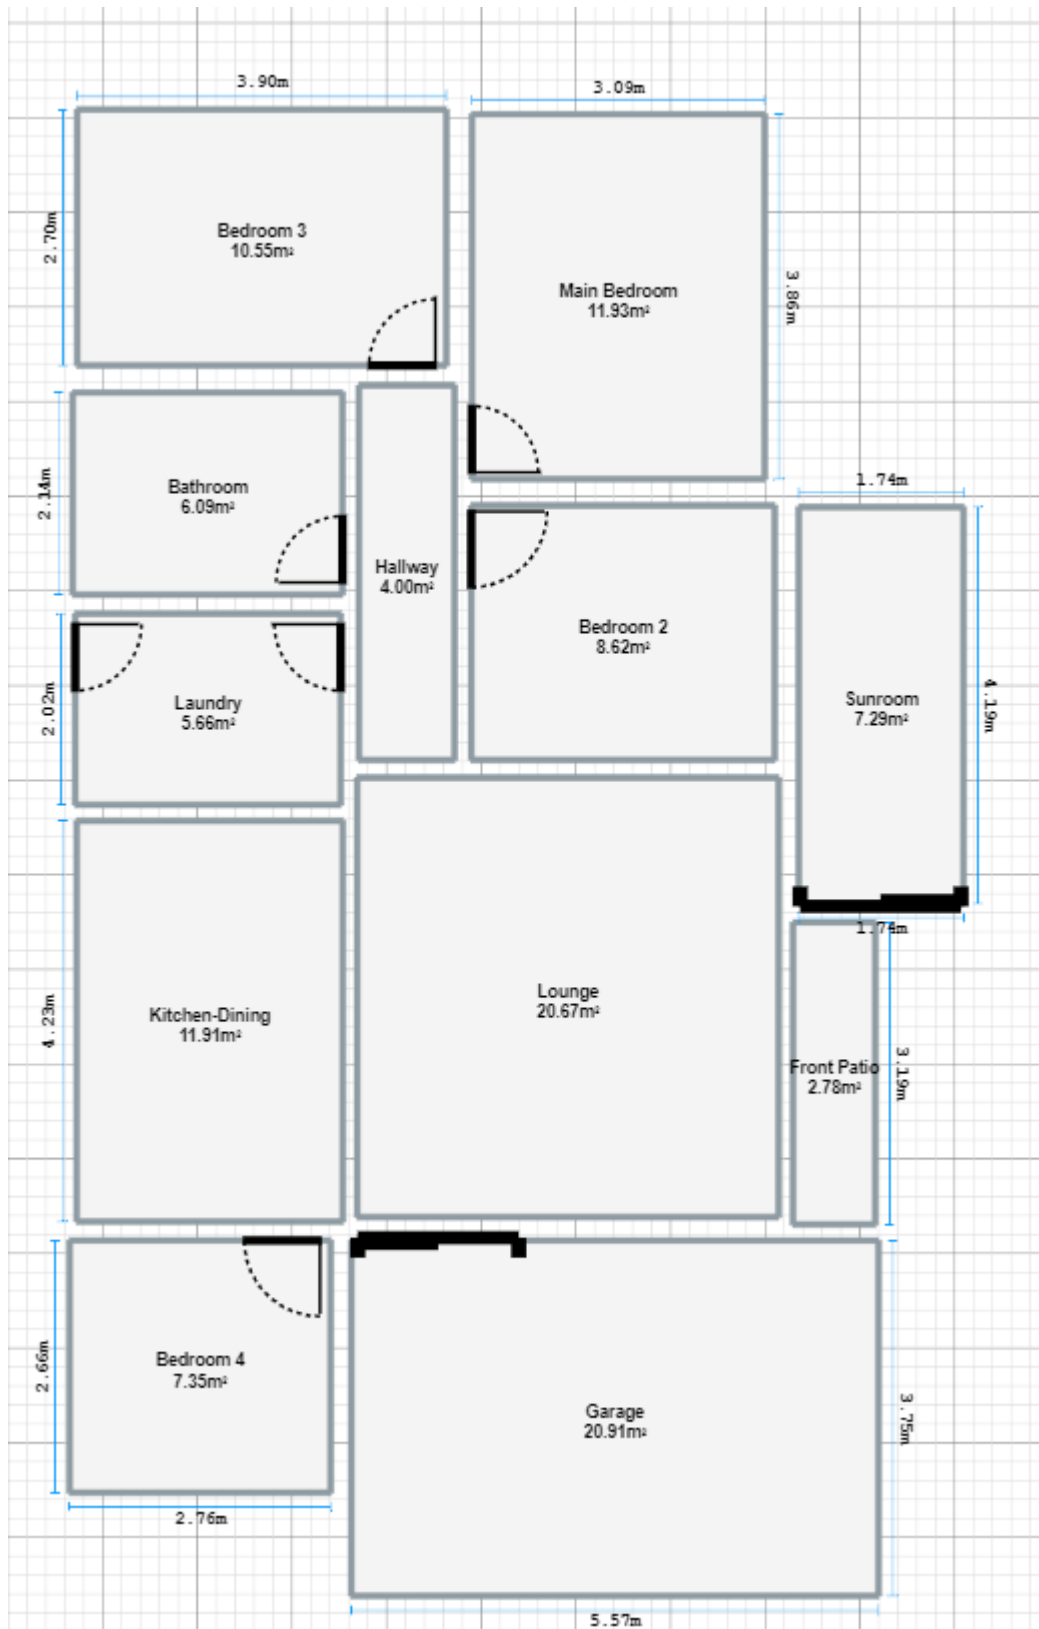

173 BRISBANE ROAD, MONKLAND, QLD, 4570

173 Brisbane Road  
4 Bedroom, 1 Bathroom, 1 Wide Car Bay, Disabled Access, Shed

**SOLD**

NOTE: Park on the property when you visit the Open Home.

Benefits of living at 173 Brisbane Road, Monkland are:-

- Lowset Brick 4 Bedroom Home
- Good user-friendly Kitchen inc Dishwasher & Pantry
- Separate Dining area
- Four large bedrooms - 2 with built-in-robos
- Large Lounge that opens out onto an enclosed front balcony
- Split System Air-Conditioner in Lounge
- Air-Conditioning Main Bedroom
- Lots of storage space
- Wide Laundry Inc Lots of Storage
- Wide Car Garage allows easy access to the Kitchen
- Wide Hallway and Doorways for wheelchair access if needed
- Ramped at the rear of the property
- Fenced on three sides
- Low maintenance Garden
- Good Powered Tool Shed/Workshop
- Quiet established neighbourhood
- Level 718sqm block - minimal mowing and yard maintenance

**PRICE:**  
\$240,000

**OPEN FOR INSPECTION:**  
N/A

**Ian and Janelle Pye**  
**0437778111**  
ianpye@atrealty.com.au  
[www.atrealty.com.au](http://www.atrealty.com.au)

Disclaimer: Please note this floor plan is for marketing purposes and is to be used as a guide only. All dimensions are estimates only and may not be exact measurements.