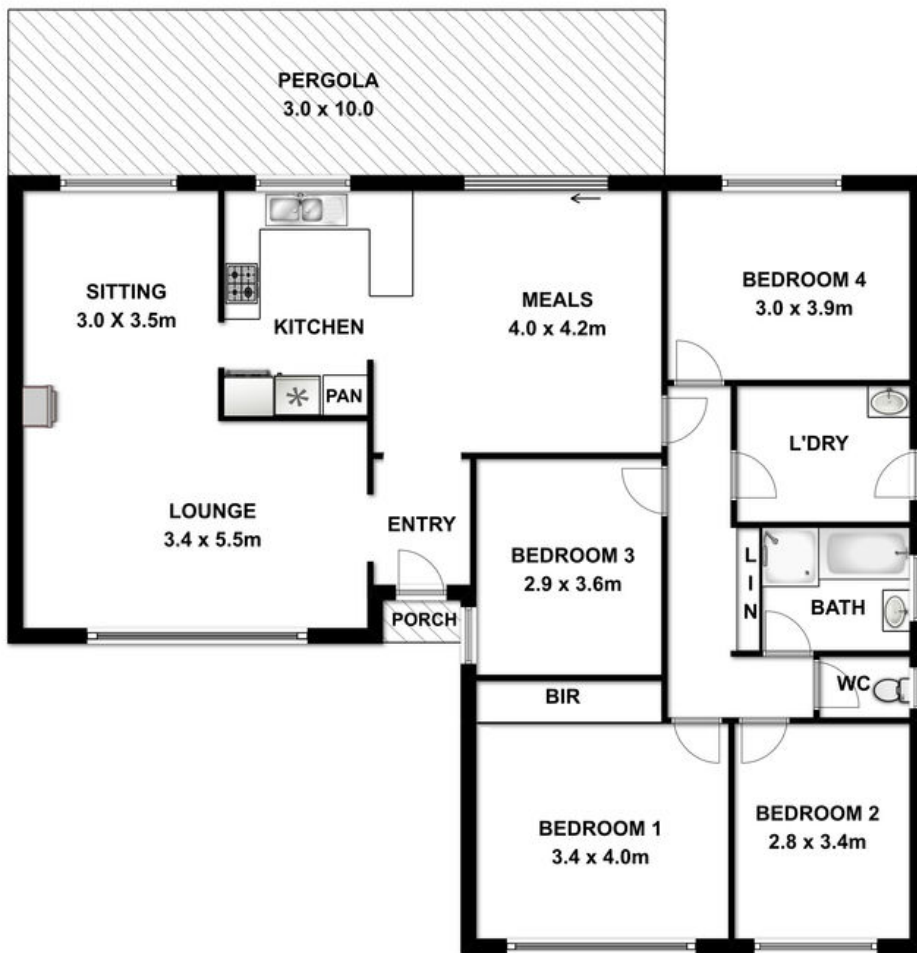

## FAMILY HOME

TAKE A LOOK

4 BED | 1 BATH | 2 CAR

PRICE:  
\$255,000

OPEN FOR INSPECTION:  
N/A

**Peter Dempsey**  
**0418854393**  
peterdempsey@atrealty.com.au  
[peterdempseyatrealty.com](http://peterdempseyatrealty.com)  
RLA: 269823

**This drawing is for illustration purpose only. All measurements are approximate only and information intended to be relied upon should be independently verified.**

Disclaimer: Please note this floor plan is for marketing purposes and is to be used as a guide only. All dimensions are estimates only and may not be exact measurements.