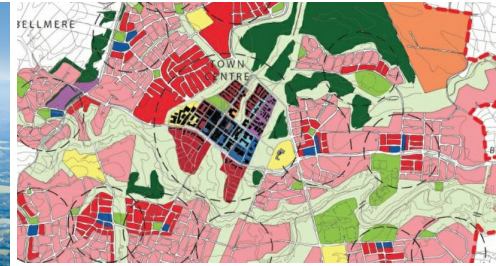

ADDRESS UPON REQUEST

FOR SALE

(UNDER CONTRACT) - BE A PART OF THE NEW DEVELOPMENT COMING TO WEST CABOOLTURE!

- * LARGE ACRE DEVELOPMENT SITE DIRECTLY OPPOSITE THE NEW PROPOSED TOWN CENTRE
- * 12 SCHOOLS, A HOSPITAL, 7 NEW SUBURBS & 6 NEIGHBOURHOOD HUBS
- * 106HA OF TOWN CENTRE, COMMERCIAL & INDUSTRIAL AREAS DESIGNATED FOR THE AREA

Caboolture West is the only major location north of Brisbane designated in the South East Queensland Regional Plan for the region's next major residential community. The State Government has just signed off on the Master Plan on 11th August 2017 with West Caboolture being 1 of only 4 Major Expansion Areas in the whole of South East Queensland. The long wait is now over and developers are on the cusp of and a major step forward to begin to start developing this exciting new township that is anticipated to accommodate up to 70,000 new residents. The area will include up to seven new suburbs, three high schools, nine primary schools and new commercial and industrial areas. The net benefit to the community from the development is expected to be in excess of \$10 billion. The area, detailed in Moreton Bay Regional Council's draft planning scheme, covers 3173 hectares between Caboolture and Morayfield, and the foothills of Mt Mee.

Key Infrastructure is inclusive of -

A 106 ha town centre, 12 schools, a hospital and a public transport corridor to Caboolture station.

Each of the 13 neighbourhood hubs, all within a 400m or five-minute walk of homes, would have housing to accommodate up to 70,000 new residents with 1070 hectares dedicated to green corridor networks.

Convenience retail, commercial and community uses as well of course the huge town centre. This whole master plan is predicted to be more than twice the size of North Lakes.

About 160ha, or 9 per cent of the area, would be for industrial or commercial uses as part of the