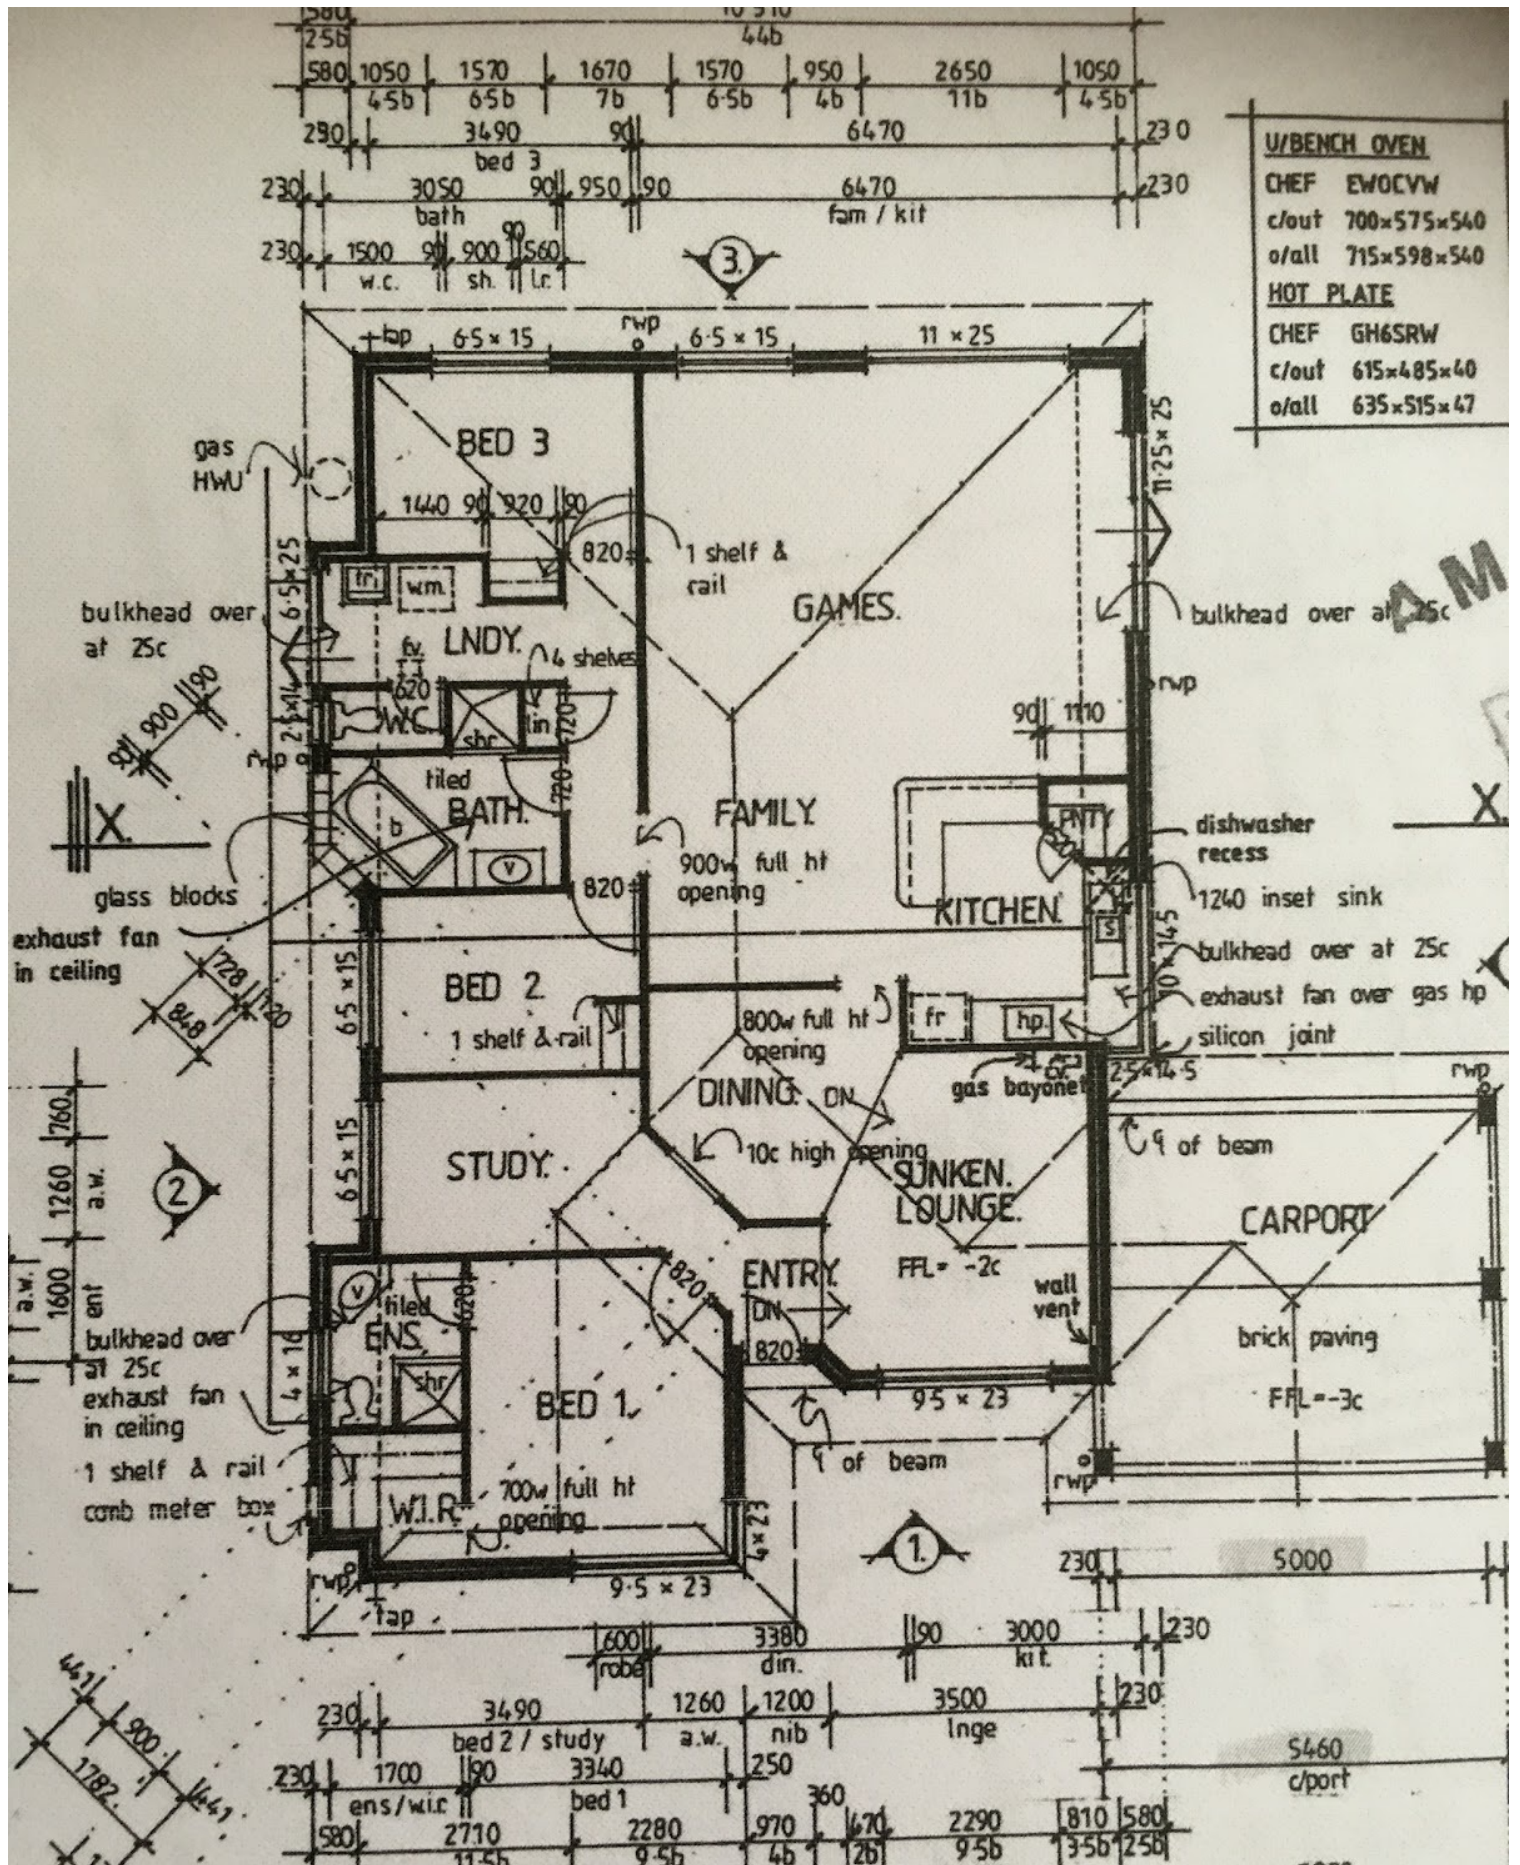

If you are a family with growing kids here is your ideal home! Why is it ideal? Look at this picture: You have your own parents' retreat at the front of the house. Your MB with WIR and ensuite, an adjacent room, which can be a study or a nursery if you plan a new baby, your own living and dining/games room. Have some rest and enjoy yourself! Your teenagers have separate bedrooms at the back of the house, their own bathroom with a bathtub and a shower and a separate toilet, a huge open living area leading to the massive backyard with an entertainment undercover area.

Kids grow up and leave the nest one day. You don't need so much of a back yard any more. Subdivide and build or sell at the back!!! Yes, 901sqm block of this shape with R-17.5/25 and a wide side access to the rear and a wide frontage allow for this (subject to approval by authorities). By this time land grows in price, anyway, and as an additional financial bonus-development opportunity! BINGO!

3 BED | 2 BATH | 2 CAR

PRICE:
\$339,000

OPEN FOR INSPECTION:
N/A

Olivia Antonic
0417985359
olivia.antonice@atrealty.com.au
www.atrealty.com.au

Disclaimer: Please note this floor plan is for marketing purposes and is to be used as a guide only. All dimensions are estimates only and may not be exact measurements.