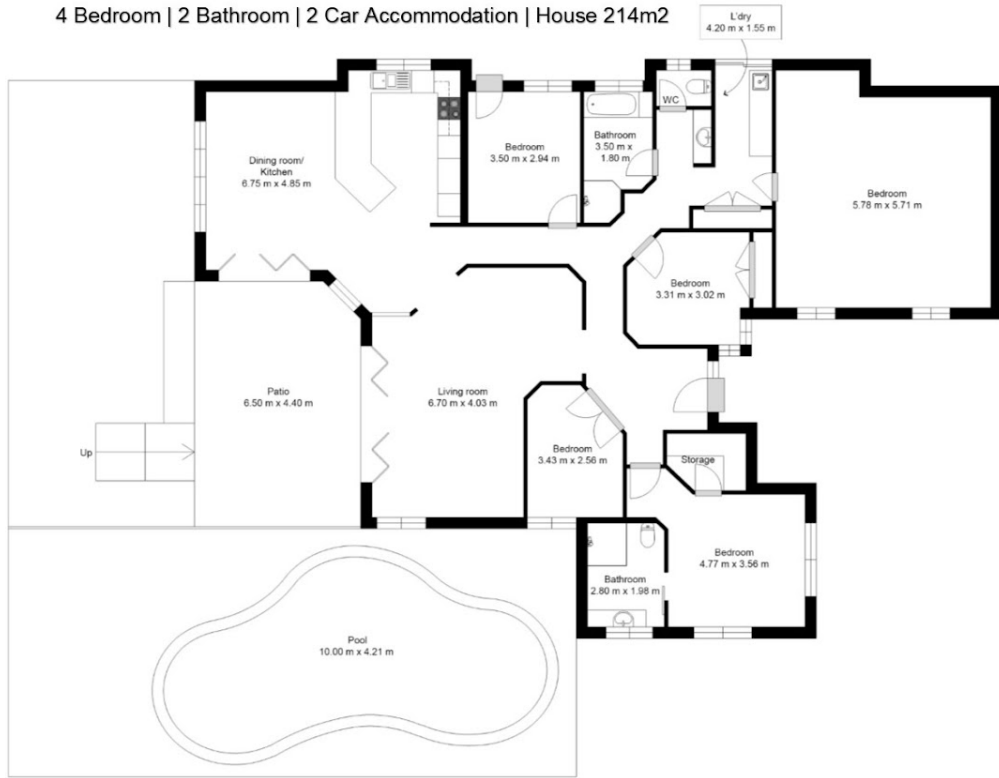

SOLD

A FANTASTIC ENTERTAINER

Good times instore for you at this address. Living rooms open to alfresco area under roof line, alongside pool to Bali Hut. Privacy assured with rear yard backing onto reserve. Double garage has been converted into another huge living area, ideal media room. The freshly painted master bedroom has an ensuite and walk in robe. The functional kitchen with granite inlay in the timber benches overlooks the family room with feature ceiling. Ducted air and ceiling fans throughout. Make your family memories here! Walking distance to the local shopping centre and very handy to the Light Rail. Call me today for a private viewing or come to the open home.

- 4 bedrooms - Master with ensuite and walk in robe
- New carpet in lounge, fresh paint in living areas
- Tiled living areas, timber look flooring in bedrooms
- Double garage converted to huge living area
- Shade sails over driveway for 3 cars
- Security system, cameras, and front security gate
- Inground salt water pool with solar heating
- Fantastic Bali hut for year round fun
- Very tidy front and rear yard with easy maintenance plants

Chris Murray
0416 068 420

Whilst every attempt has been made to ensure the accuracy of the floor plan contained here, measurements of doors, windows, rooms and any other items are approximate and no responsibility is taken for error, omission or mis-statement. This plan is for illustrative purposes only and should only be used as such by any prospective purchaser. The services systems and appliances shown have not been tested and no guarantee as to their operability or efficiency can be given. Created by GoldCoast Photography (c) 2017. www.goldcoast.photography 0402 042 799.

GOLDCOAST
PHOTOGRAPHY

Disclaimer: Please note this floor plan is for marketing purposes and is to be used as a guide only. All dimensions are estimates only and may not be exact measurements.