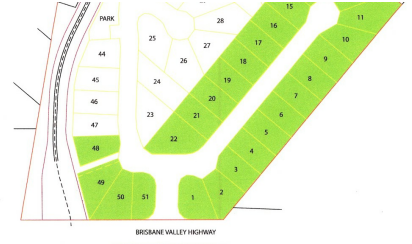

ADDRESS UPON REQUEST

SOLD

VACANT LAND - THE CHASE ESTATE

BUILD YOUR DREAM HOME HERE ;

0 BED | 0 BATH | 0 CAR

PRICE:
\$105,000

OPEN FOR INSPECTION:
N/A

Lyn Sills
0402500825
lynsills@atrealty.com.au
eskrealestate.com.au