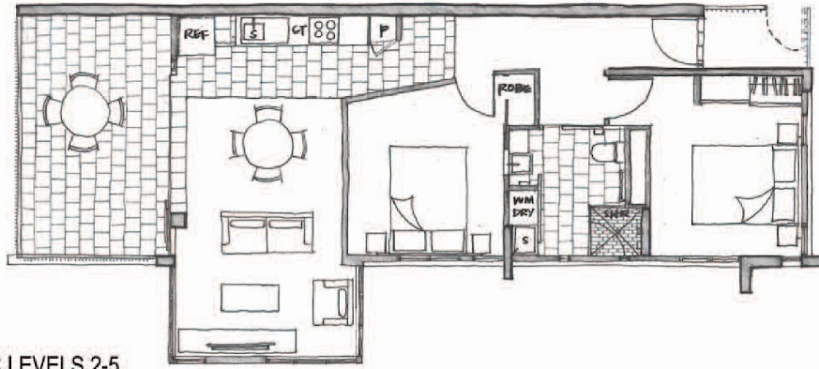

Make your dream a reality. Call now, inspect today, and enjoy your future!
(please note for viewing entry is via 40 Merivale St, South Brisbane)

2 BED | 1 BATH | 1 CAR

PRICE:
\$455,000

OPEN FOR INSPECTION:
N/A

Karen Moke
0406521370
karenmoke@atrealty.com.au
www.atrealty.com.au

LEVELS 2-5 FLOOR PLAN

SW1 EDEN
 UNIT TYPE C LEVELS 2-5
 2 BEDS 1 BATHROOM
 SCALE 1:100

Disclaimer: Please note this floor plan is for marketing purposes and is to be used as a guide only. All dimensions are estimates only and may not be exact measurements.