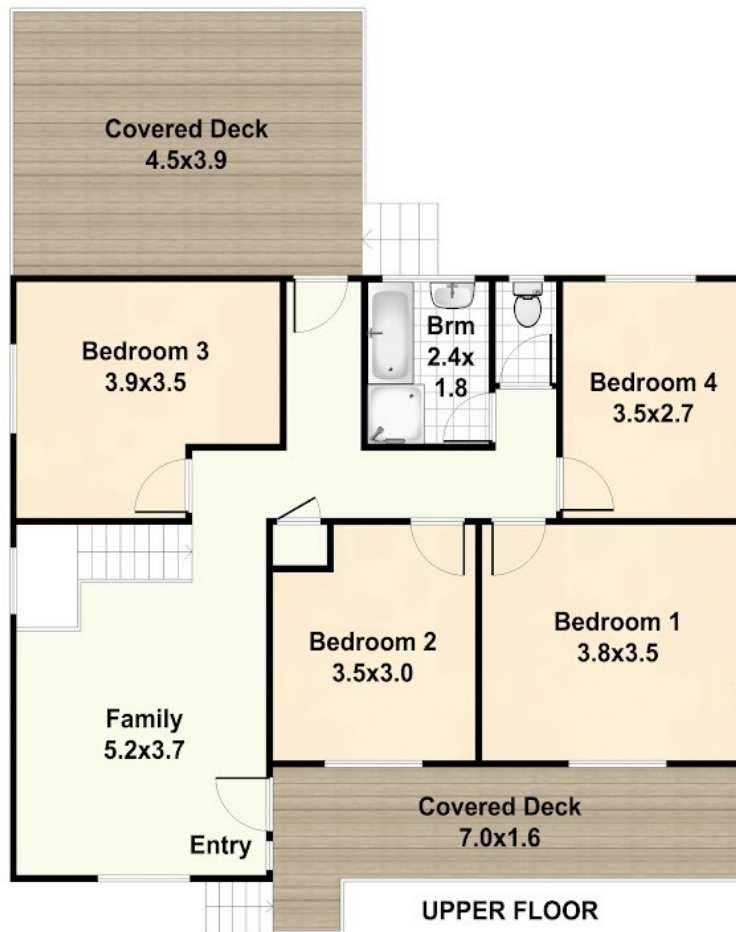

### Mike's Fast Facts:

- Generous 812 mtr2 land size
- 4 bedrooms on the same level
- Quiet leafy and tranquil location
- Backs onto Kedron Brook creek
- Surrounded by walkways and parks
- Excellent sized rear deck with insulated roof is perfect for all occasions
- Fully fenced
- 1km walk to the train station
- 700mtrs to Club Arana Gym
- 1km walk to Arana Plaza shopping centre
- Short walk to Arana Leagues Club
- Just a quick train ride to the city

Disclaimer: Please note this floor plan is for marketing purposes and is to be used as a guide only. All dimensions are estimates only and may not be exact measurements.

EXT - 83 sqm

Mike Rooney  
 0431646373  
 mike1@atrealty.com.au  
 www.atrealty.com.au

# Everton Hills

Every effort is made to ensure accuracy All measurements, positioning and fixings are approximate. Measurements in metres.