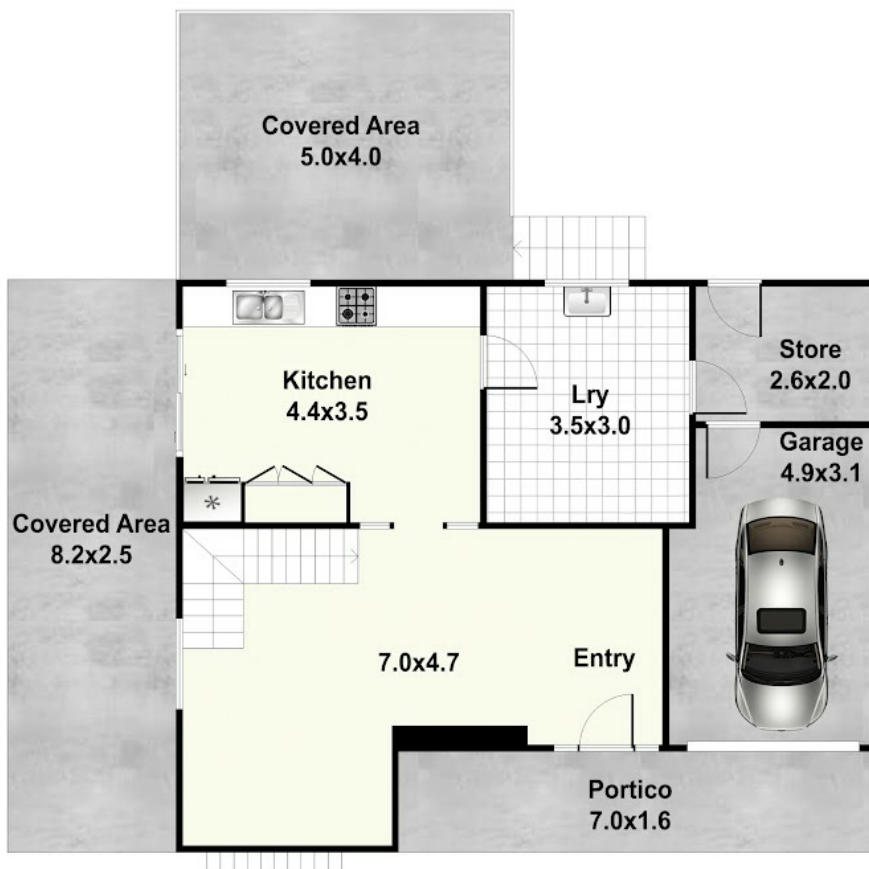

### Mike's Fast Facts:

- Generous 812 mtr2 land size
- 4 bedrooms on the same level
- Quiet leafy and tranquil location
- Backs onto Kedron Brook creek
- Surrounded by walkways and parks
- Excellent sized rear deck with insulated roof is perfect for all occasions
- Fully fenced
- 1km walk to the train station
- 700mtrs to Club Arana Gym
- 1km walk to Arana Plaza shopping centre
- Short walk to Arana Leagues Club
- Just a quick train ride to the city

Disclaimer: Please note this floor plan is for marketing purposes and is to be used as a guide only. All dimensions are estimates only and may not be exact measurements.

EXT - 83 sqm

Mike Rooney  
 0431646373  
 mike1@atrealty.com.au  
 www.atrealty.com.au

# Everton Hills

Every effort is made to ensure accuracy All measurements, positioning and fixings are approximate. Measurements in metres.