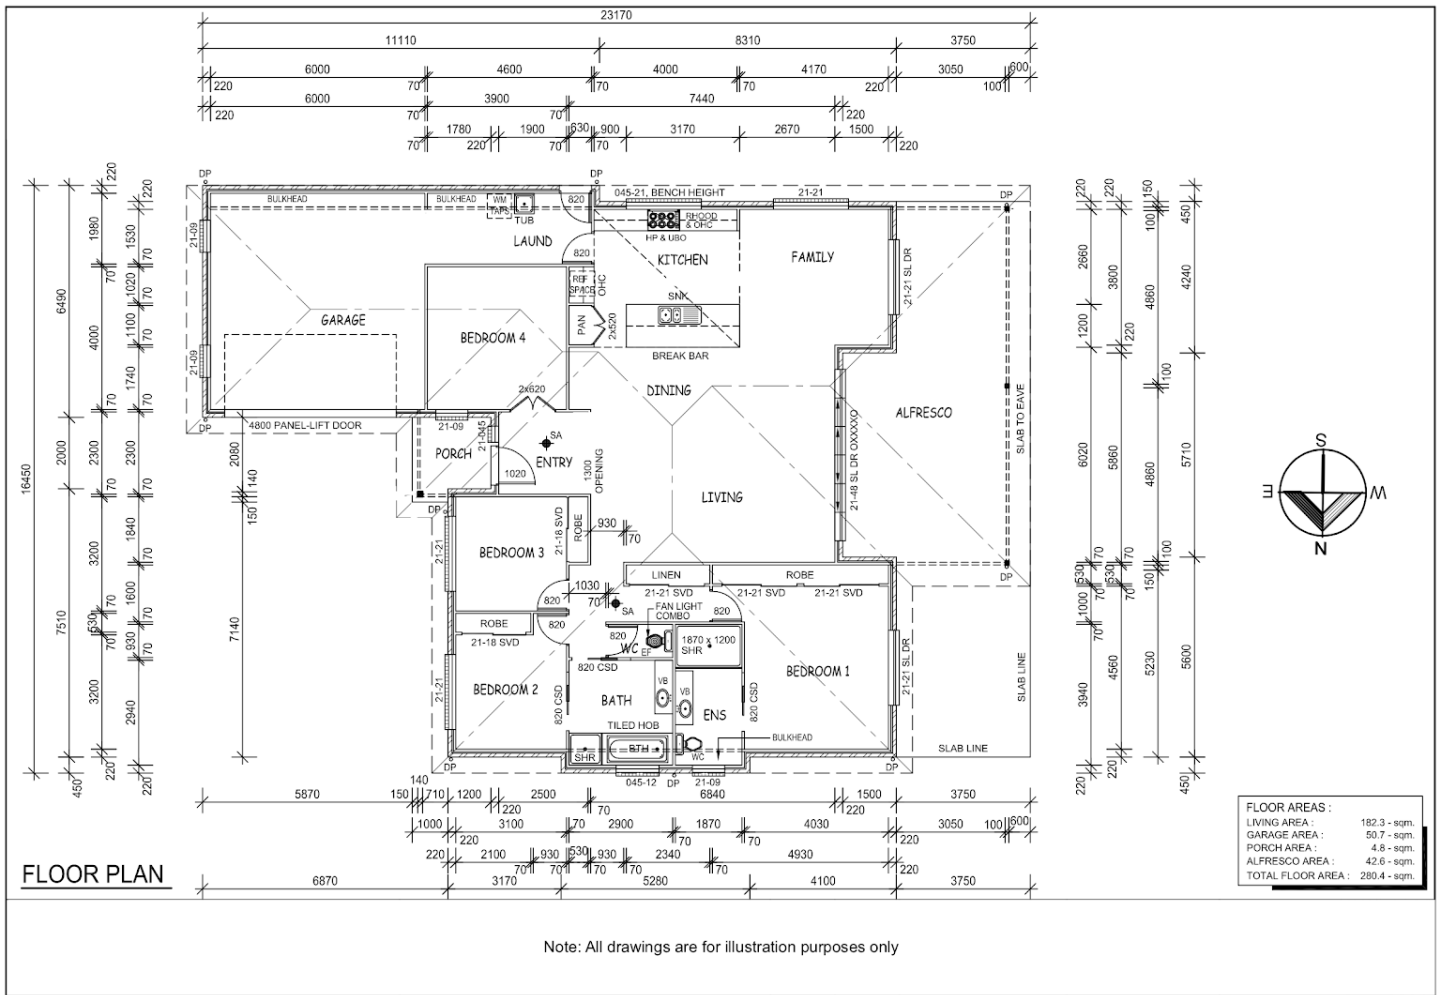

- Master suite features a deluxe ensuite, with a double shower
- Three spacious bedrooms are fitted with built-in robes
- Sleek modern kitchen featuring a 900 Gas Cooktop, stone benchtops
- Stylish bulkhead over the kitchen with inlaid LED colour changing lights
- Massive laundry off the kitchen which would make a brilliant butler's pantry
- Elegant main bathroom featuring a deep larger than normal bath tub and stone vanity top
- Multiple living areas featuring an open plan family and dining and media room
- Oversized double garage to effortlessly accommodate two 4WDS
- Large powered 9m x 12m shed for all the toys

www.atrealty.com.au

Disclaimer: Please note this floor plan is for marketing purposes and is to be used as a guide only. All dimensions are estimates only and may not be exact measurements.