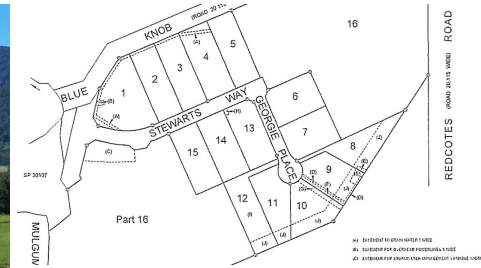

1/4 BLUE KNOB ROAD, NIMBIN, NSW, 2480

**SOLD**

The land itself is very gently sloping and has no nearby hills which in essence cancels water run off onto your lot and drastically minimises building costs. The soil itself is healthy and would suit large gardens or small crops.

All lots boast over ½ acre in size making ample outdoor living areas for families, backyard activities, gardens or even build a second house (STCA) to earn some easy rental income with Nimbins' minimal vacancy tenancy statistics.

With the market picking up at pace, don't miss your opportunity to secure a great parcel of land off the plan on this fantastic estate on the edge of town.

Lot 1 - UNDER CONTRACT - 4,000sqm

Lot 2 - \$227,000 - 2,500sqm (29.75m X 84.22m)