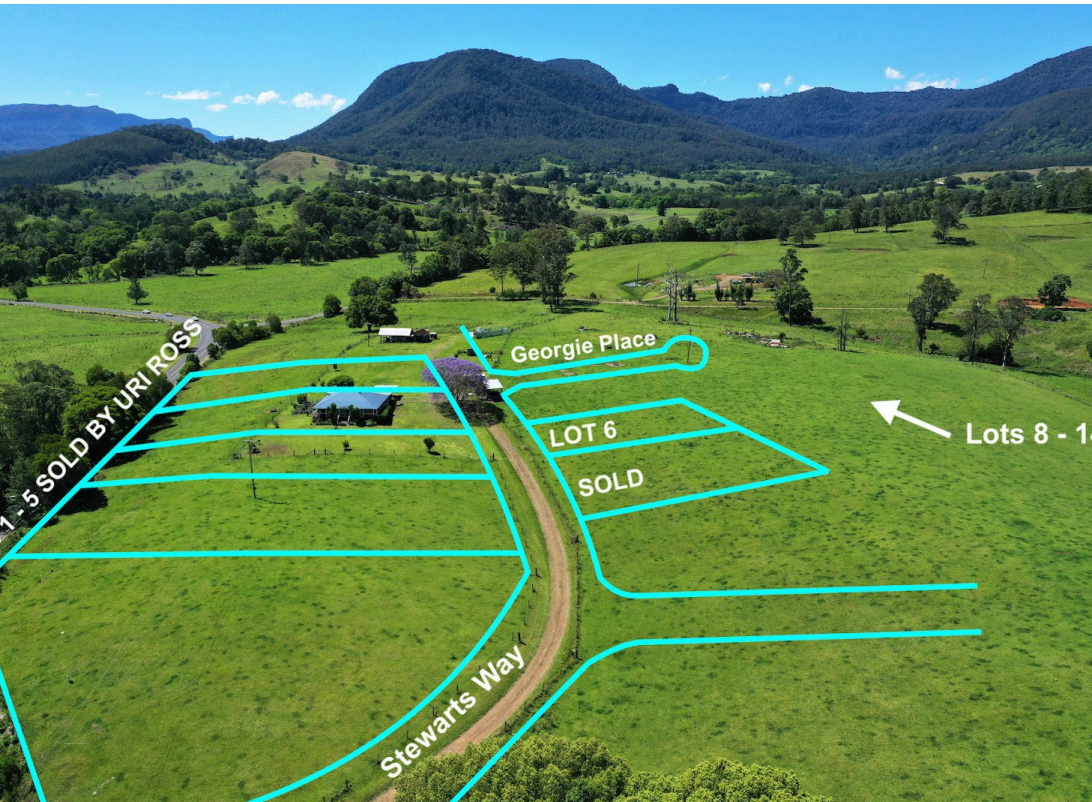

1/4 BLUE KNOB ROAD, NIMBIN, NSW, 2480

SOLD

CALL AGENT TO FIND OUT LATEST AVAILABILITY

Nimbin's local award-winning agent, Uri Ross, proudly presents Fairview Estate, Nimbin. Located on the edge of town is this picturesque development with many positive attributes that will not disappoint.

There are numerous advantages of buying on Fairview Estate, to begin with, the views of the surrounding area are simply amazing, the mountains are visible in almost every direction and Mulgum Creek is a simple 100m stroll from the allotments. The bush factory, which is adjacent to Fairview Estate is home to the famous Nimbin Candles, along with Phoenix rising café, a great place to get a bite to eat or grab a few souvenirs. If that does not tickle your fancy, take a 500m stroll along the footpath and you will find yourself in the colourful streets of the Nimbin village.

The land itself is very gently sloping and has no nearby hills which in essence cancels water run off onto your lot and drastically minimises building costs. The soil itself is healthy and would suit large gardens or small crops.

Town sewerage and mains power will be supplied to every single allotment, only leaving you to install a few rain water tanks to provide yourself with water. Please do not be concerned, in the Nimbin area we average 1500 ML of rainfall per year on average!

All lots boast over ½ acre in size making ample outdoor living areas for families, backyard activities, gardens or even build a second house (STCA) to earn some easy rental income with Nimbins' minimal vacancy tenancy statistics.

With the market picking up at pace, don't miss your opportunity to secure a great parcel of land off the plan on this fantastic estate on the edge of town.

Lot 1 - UNDER CONTRACT - 4,000sqm

Lot 2 - $227,000 - 2,500sqm (29.75m X 84.22m)

Lot 3 - $197,000 - 2,500sqm (29.89m X 83.84m)

0 BED | 0 BATH | 0 CAR

PRICE:
$190,000

OPEN FOR INSPECTION:
N/A

Uri Ross
0423280278
uri.ross@atrealty.com.au
www.atrealty.com.au