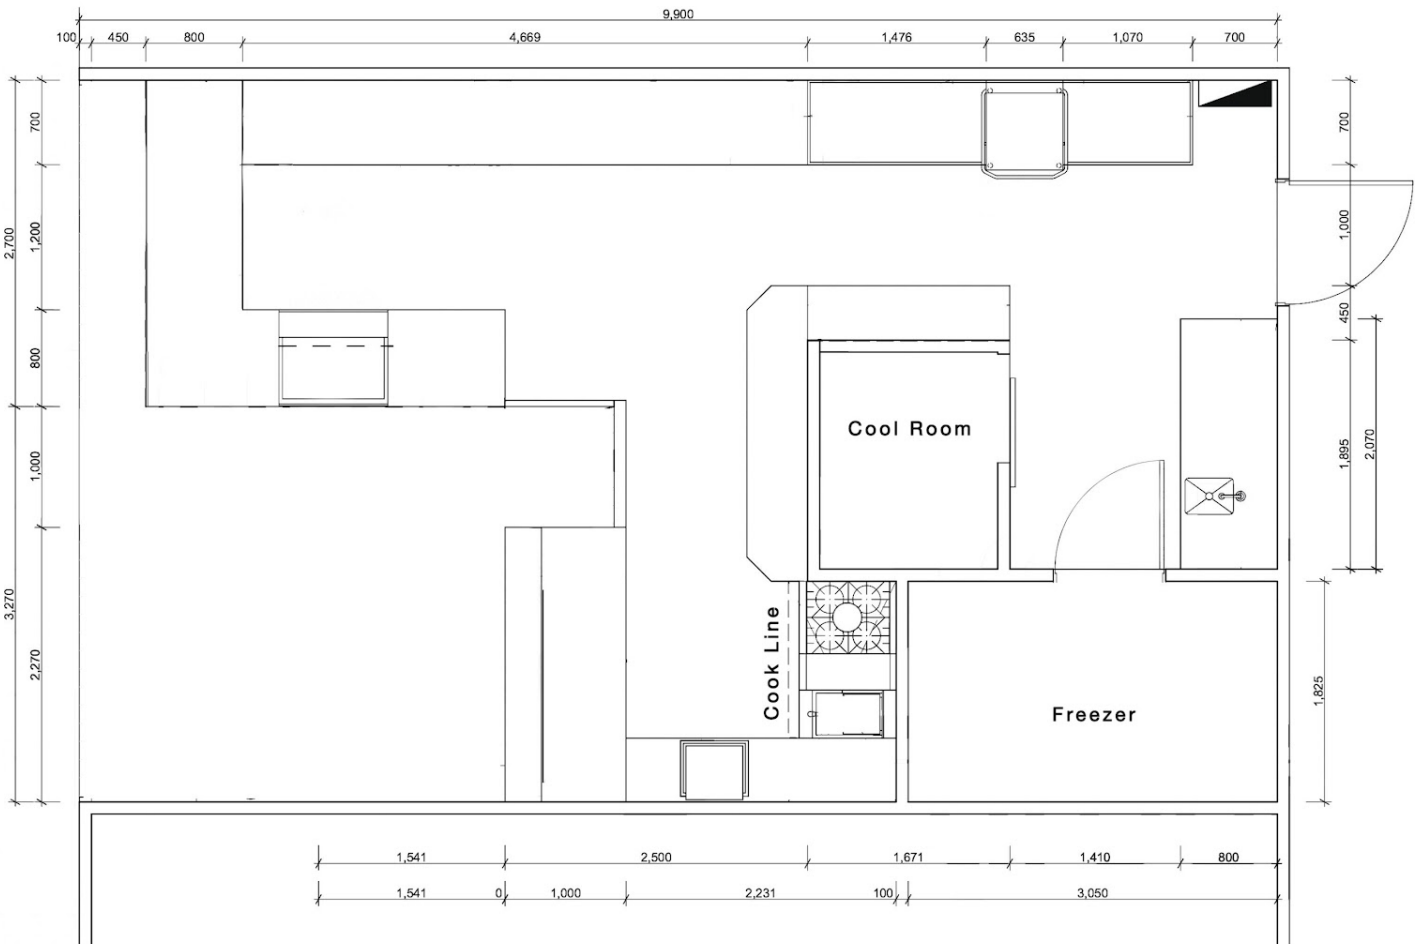

Fit out include:

- * Neutral existing decor and style which can easily be adapted to a personalised theme at minimal cost.
- * 60m² of internal space + open outdoor deck dining sapce under retractable roof top.
- * Food compliance with grease trap
- * Walk in Freezer – new compressor and fan upgraded Nov 19 + Cool room
- * Exhaust Hood and motor
- * 2 x single bowl sinks
- * 1 x hand basin
- * Stainless steel shelving
- * Gas supply to tenancy
- * Plenty of parking

www.atrealty.com.au

Disclaimer: Please note this floor plan is for marketing purposes and is to be used as a guide only. All dimensions are estimates only and may not be exact measurements.