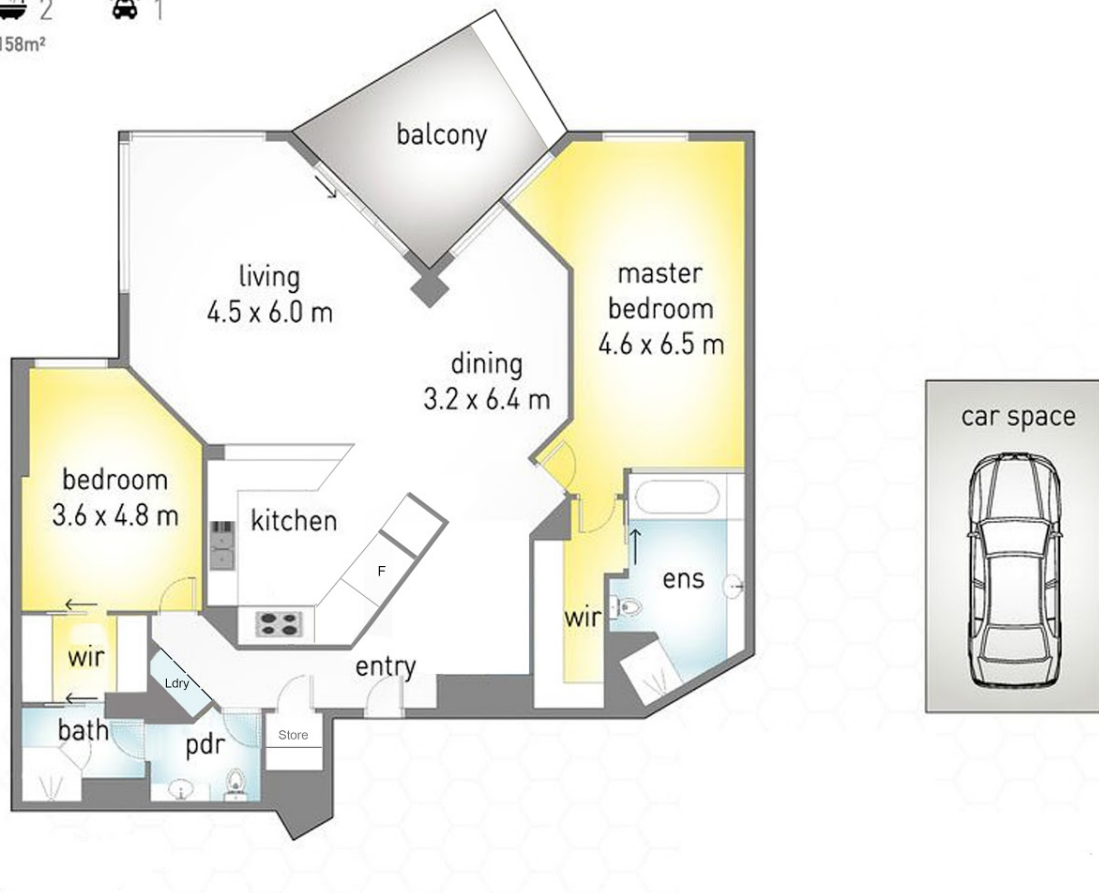

Apartment Features:-

- Sort after north/east aspect, loads of winter sunshine & summer breezes
- Enviably position on the 28th floor, huge apartment 158 sq m in size
- The views need to be seen to be believed , breathtaking ocean, waterways by day & city lights at night
- Spacious wide open plan living opening onto protected balcony & views, views & views
- Spacious open plan kitchen overlooking the living area, granite bench tops and loads of cupboard space
- Separation and privacy of the two king size bedrooms both with walk in robes
- Two large well appointed bathrooms with floor to ceiling tiles
- Being sold fully furnished
- Residential and holiday options
- Excellent on-site management
- One secure basement car space plus storage locker
- Body Corporate \$170 per week

Full Resort Facilities including:

- Two acres of beautifully maintained grounds
- Two full sized tennis courts
- Fully equipped gymnasium
- Indoor spa plus saunas
- Heated outdoor swimming pool and spa
- BBQ facilities
- Residents lounge area with pool table, kitchen and library
- Visitor car parking

2 BED | 2 BATH | 1 CAR

PRICE:
\$920,000

OPEN FOR INSPECTION:
N/A

Janet Harris
0404482240
janetharris@atrealty.com.au
www.atrealty.com.au

120/129 Surf Parade, Broadbeach

2 2 1

total floor area: 158m²

Disclaimer: Please note this floor plan is for marketing purposes and is to be used as a guide only. All dimensions are estimates only and may not be exact measurements.