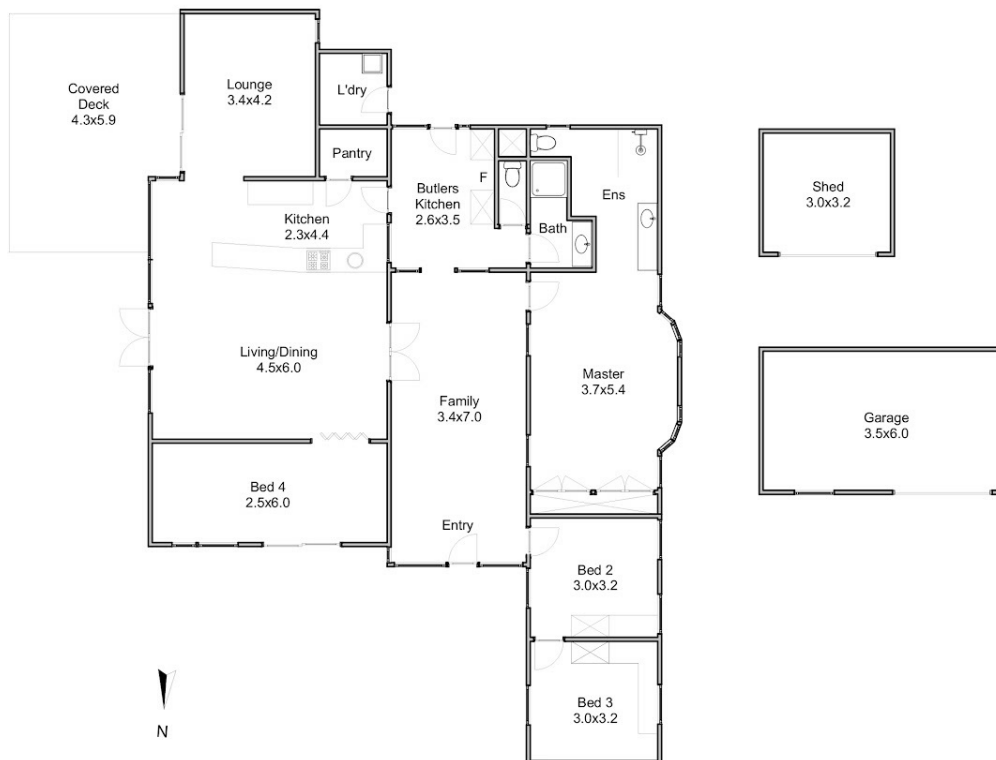

17 Aneto St

4 Bed | 2.5 Bath | 1 Car

Internal 168.2m²

External 24.5m²

Total 224.3m² (inc Garage)

Note - All sizes are approximates

Please note this floor plan is for marketing purposes only. Dimensions and layout are approximate. Mountfort Media gives no guarantee or warranty over the accuracy of this plan, interested parties should make their own enquiries.

Disclaimer: Please note this floor plan is for marketing purposes and is to be used as a guide only. All dimensions are estimates only and may not be exact measurements.