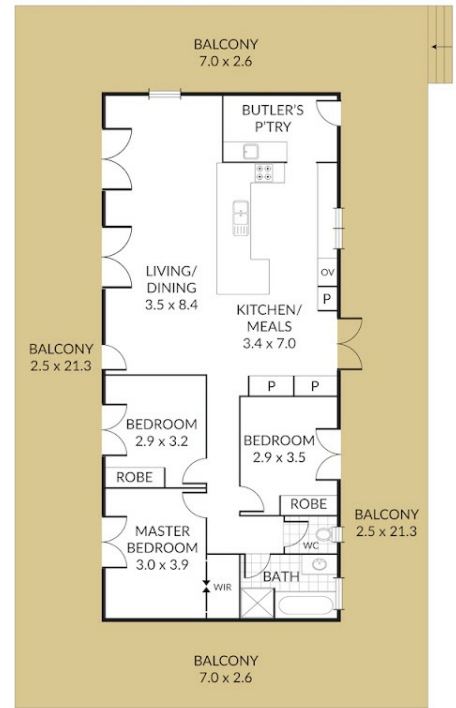

The house has been completely renovated inside, with beautiful modern features inc 2pac kitchen with stone bench-tops and quality smeg appliances including dishwasher, that has never been used, with an added feature of the butters pantry to boot. The large bathroom has a clean modern neutral feel and all 3 bedrooms have built in robes, brand new carpet with each of the rooms having access to the large private veranda's that have beautiful breezes all year round.

PRICE:
\$505,000

OPEN FOR INSPECTION:
N/A

Roz Abrahams
0413070707
roz@atrealty.com.au
www.atrealty.com.au

3 x  1 x  1 x 

GROUND FLOOR

Not in position

FIRST FLOOR

NOTE: Every precaution has been taken to verify the accuracy of the above details. However, prospective purchasers are advised to make their own enquiries.

Disclaimer: Please note this floor plan is for marketing purposes and is to be used as a guide only. All dimensions are estimates only and may not be exact measurements.