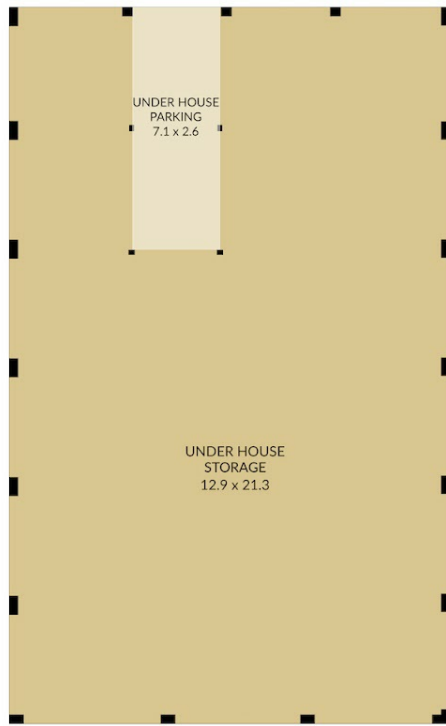

PRICE:
\$505,000

OPEN FOR INSPECTION:
N/A

Roz Abrahams
0413070707
roz@atrealty.com.au
www.atrealty.com.au

3 x  1 x  1 x 

GROUND FLOOR

Not in position

FIRST FLOOR

NOTE: Every precaution has been taken to verify the accuracy of the above details. However, prospective purchasers are advised to make their own enquiries.

Disclaimer: Please note this floor plan is for marketing purposes and is to be used as a guide only. All dimensions are estimates only and may not be exact measurements.