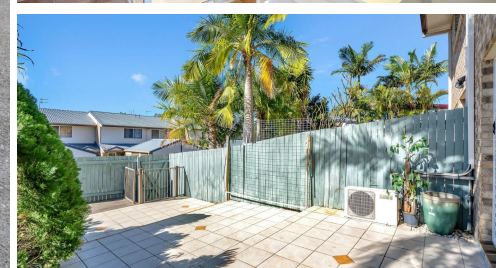

17/84 HIGHFIELD DRIVE, MERRIMAC, QLD, 4226

FOR LEASE

MERRIFIELD HEIGHTS - TERRIFIC TOWNHOUSE

2 BED | 1 BATH | 1 CAR

PRICE:
\$400 per week

OPEN FOR INSPECTION:
N/A

Sandra Sherratt
0411298493
sandrasherratt@atrealty.com.au
www.atrealty.com.au