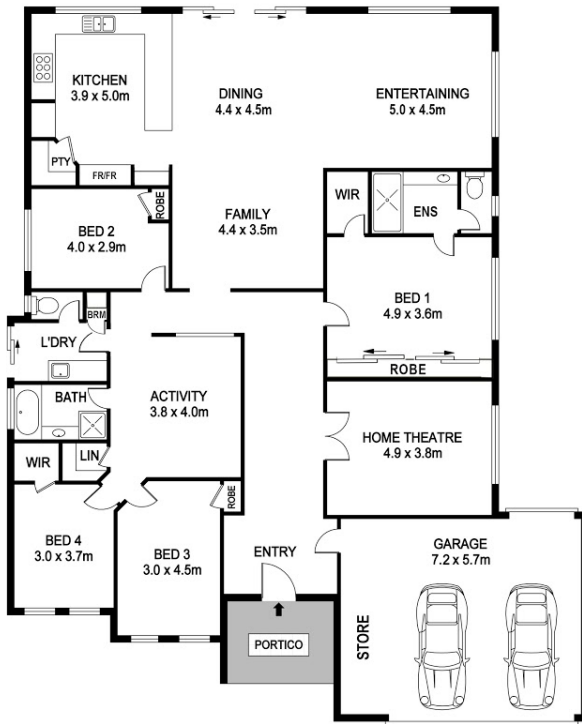

639 Safety Bay Road SAFETY BAY

Block Size 918m² | 4 Bedrooms | 2 Bathrooms | 2 Car

Lisa Drylie | 0433 048 512

Internal 243m² | External 52m² | Total 295m²

REAL ESTATE FLOOR PLANS | houseguru.com.au

Disclaimer: Please note this floor plan is for marketing purposes and is to be used as a guide only. All dimensions are estimates only and may not be exact measurements.