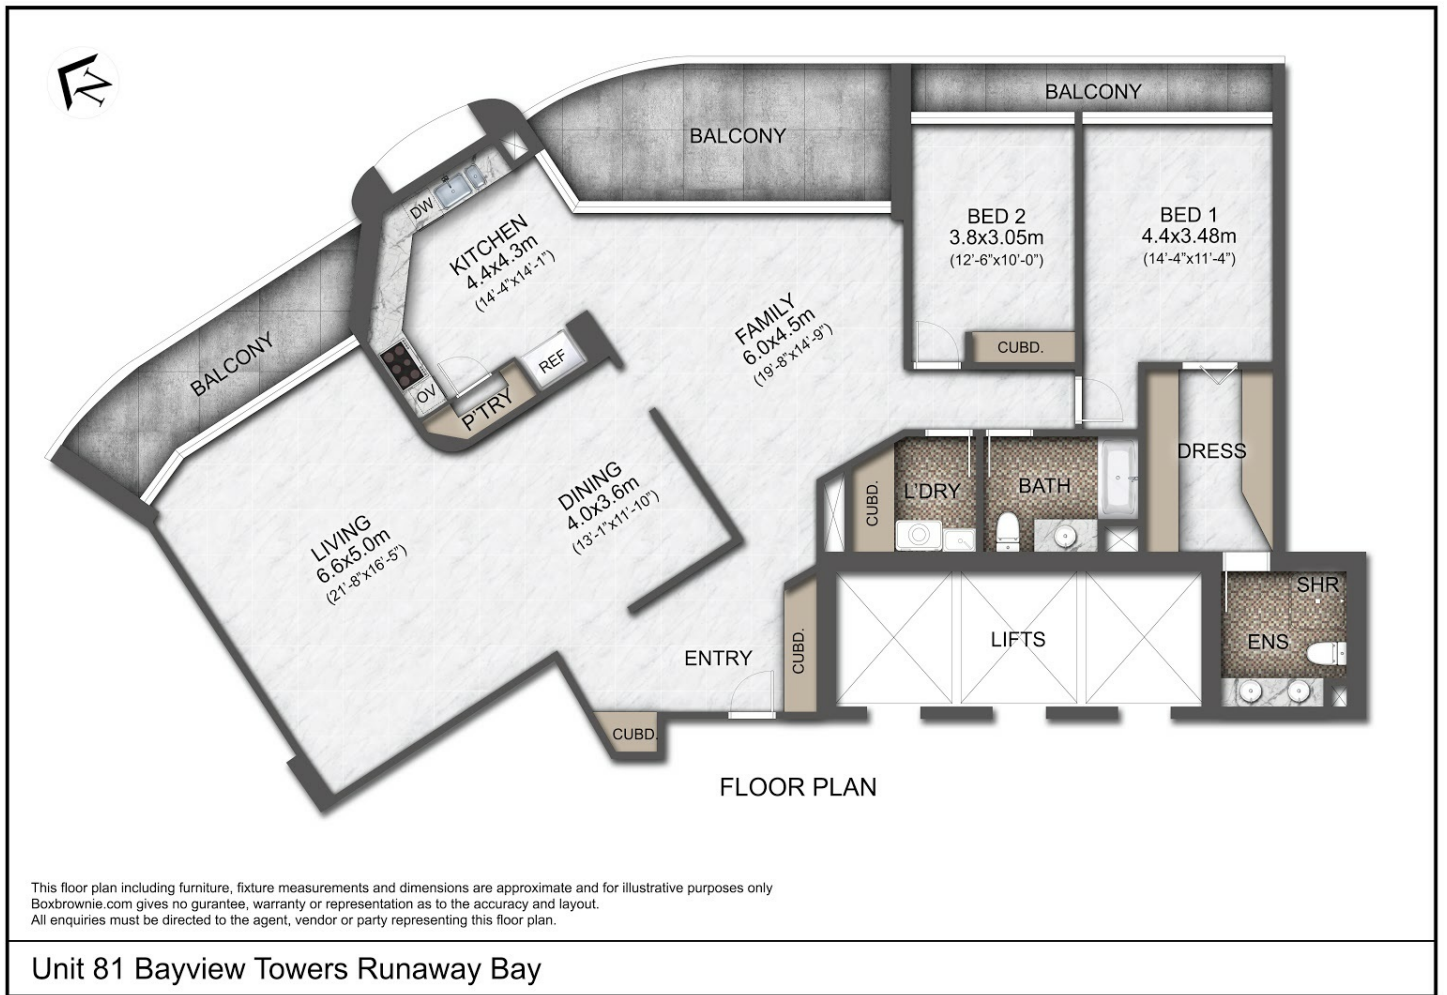

SOLD

MAGNIFICENT! 204M2 NORTH-EAST WATERFRONT APARTMENT IN BAYVIEW TOWER @ BAYVIEW HARBOUR, RUNAWAY BAY

Come to 21 Bayview Street, Runaway Bay this Saturday and/or Sunday 10:30-11:45am... and be amazed!

The following are just some of the many impressive features here:

- Massive lounge / dining (extended by North-East balcony)
- Separate family room – wide glass doors opening onto an oversized sheltered East-facing balcony enjoying magical views
- Two king-sized bedrooms (main with en-suite and ample wardrobe space). Again, with their own private balcony
- Super-large kitchen with ample cupboard and bench space, big pantry, Bosch appliances and fabulous views
- Separate laundry
- Strictly residential (no short-term lettings) McMaster-quality tower with state-of-the-art security
- Heated indoor swimming pool
- Spa, sauna, gymnasium
- Outdoor swimming pool & heated spa
- Tennis court, 3 BBQ's, and recently refurbished club lounge/function room
- Choice of restaurants, coffee shops, doctors, parks, public transport and major shopping centres, all within a very short distance
- A secure deep-water marina literally at door. Several berths of various sizes available to lease or to buy

This particular floor plan in Bayview Tower has always been extremely tightly held so we expect to draw strong interest. Therefore please put it on your MUST SEE list now and act swiftly and

2 BED | 2 BATH | 1 CAR

PRICE:
\$785,000

OPEN FOR INSPECTION:
N/A

Mark Gac
0412765577
mmgac@atrealty.com.au
www.atrealty.com.au

Disclaimer: Please note this floor plan is for marketing purposes and is to be used as a guide only. All dimensions are estimates only and may not be exact measurements.