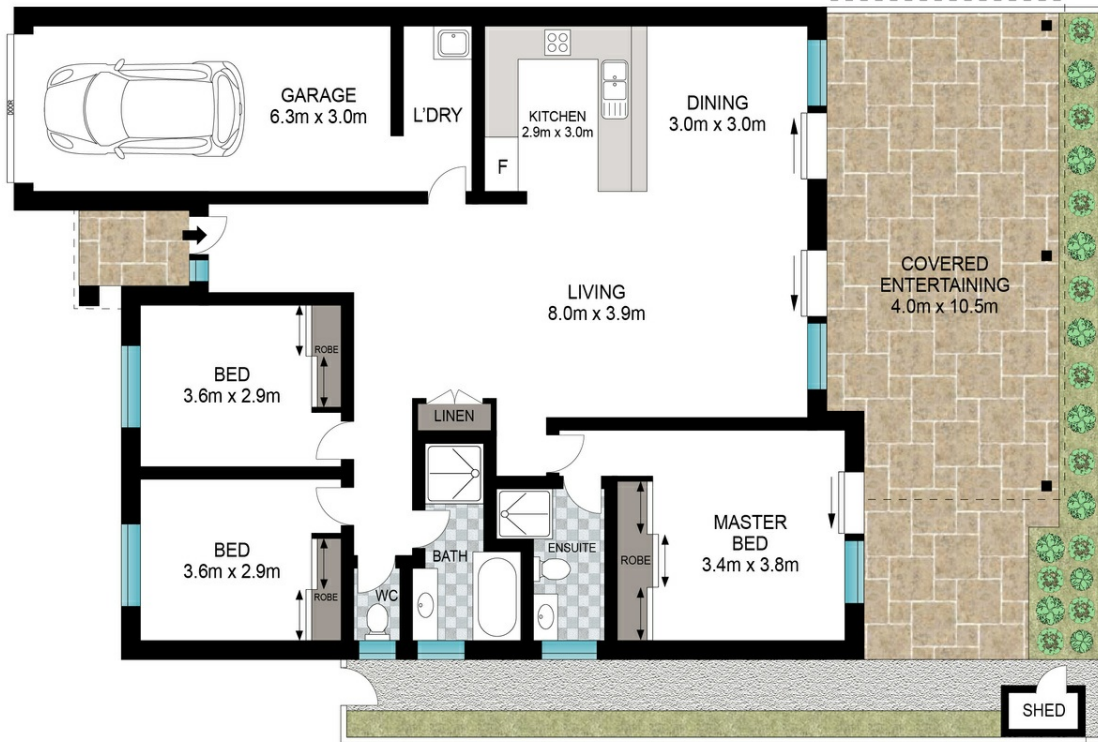

The kitchen is spacious with ample workspace and offers gas cooking, quality appliances, a breakfast bar and a good size fridge space. Open plan living and dining has neutral tiling and air conditioning.

Internal access from the auto garage, well-appointed laundry and side access to the low maintenance garden.

The covered patio encourages outdoor living; almost 10 meters in length, its insulated with sky lights and north facing, the perfect aspect. New fencing is slated for installation within the next few months.

Suzanne
FOSS
REAL ESTATE

3 | 2 | 1

Scale in metres. Indicative only. Dimensions are approximate. All information contained herein is gathered from sources we believe to be reliable. However, we cannot guarantee its accuracy and interested persons should rely on their own enquiries.

INT: 136 m²
EXT: 38 m²

39/12 Trigonie Drive, Tweed Heads South

Suzanne Foss // 0411 851 173

suzanne@suzanefossrealestate.com.au // suzanefoss.com.au