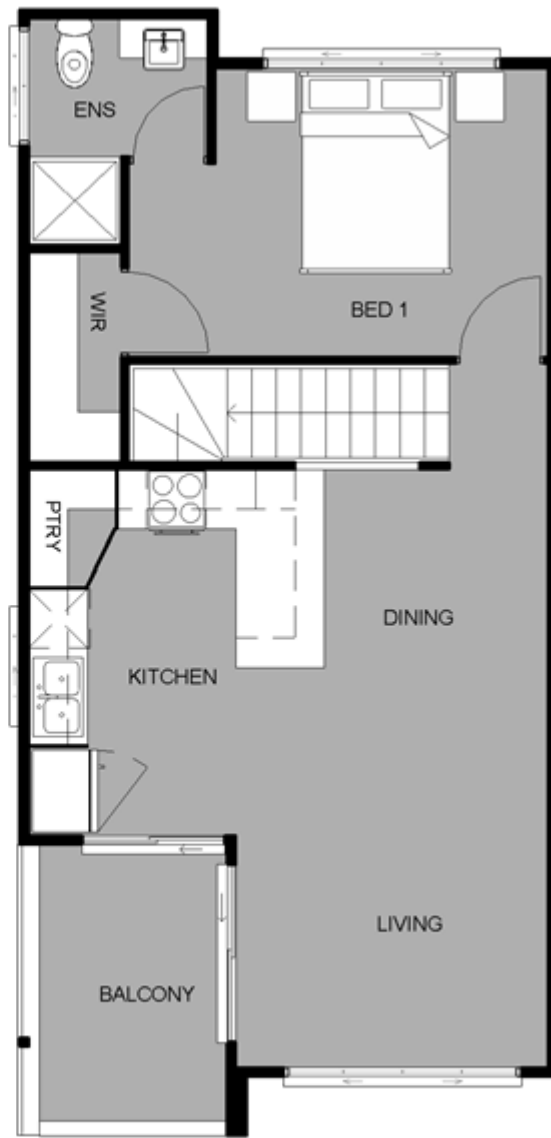

Contact us today to organise a viewing of this well designed townhouse with two bedrooms both with ensuites.

Downstairs

- Good size bedroom that is carpeted with ceiling fan, built in wardrobe and ensuite
- Laundry
- Single lock up Garage

Upstairs

- The main bedroom is quite generous with a walk-in wardrobe, air-conditioning and ensuite.
- Combined air-conditioned tiled dining/lounge/kitchen
- Kitchen caesar stone bench tops, dishwasher, modern appliances.
- Covered entertainment area off living area
- Ceiling fans throughout
- Pets on application
- Low maintenance outside area
- Lock up Single Garage

Cassandra and Cameron Gray
0431316679
cgray@atrealty.com.au
www.atrealty.com.au

Disclaimer: Please note this floor plan is for marketing purposes and is to be used as a guide only. All dimensions are estimates only and may not be exact measurements.