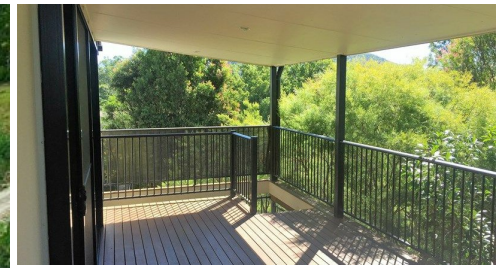

19 YORK STREET, IMBIL, QLD, 4570

SOLD

NEST OR INVEST

A solid investment great return .Brand New Roof.40 minutes to Noosa less than 30 minutes to Gympie

The beautiful country town of Imbil is located along the banks of the Yabba Creek. Imbil outlook offers near 360-degree views of Kenilworth, the Mountains, and the Sunshine Coast. Walk the Mary Valley Rail Trail. Kayak the Mary River, Lake Borumba or Yabba Creek and enjoy the amazing scenery. Gympie is less than 30 minutes away. Noosa 45 minutes away and the Sunshine Coast Airport less than 1 hour. Imbil local shops offer, hardware, butchers, fishing & outdoors, post office, cafes, bakery, pharmacy, barbers, hairdressing, grocer, garage, florist, and hotel.

Features of house

Brand new roof.

Elevated 3-bedroom house with custom designed Roman Shower

Main bedroom features ensuite, ceiling fans and 2 built-ins

Additional 2 bedrooms have ceiling fans and built-ins

Polished timber flooring throughout

Main bathroom features custom designed Roman Shower-easy to maintain with a separate toilet

Open plan living, dinning & kitchen area featuring cathedral ceilings

3 pane glass sliding doors opening to the outdoor living area

Internal laundry

Land

Two driveways space for 3 cars

Fully fenced rear yard

Utility cupboard in the carport

Underneath the house has power, the potential is endless

Flood free 607m2 block

Town water and sewage

Currently tenanted for $325 per week

To arrange an inspection call Dallas 0424 335 262

Information Disclaimer

The provided information in relation to this property to the best of our knowledge and resources, we shall not be held accountable or responsible for its accuracy. All buyers should conduct their own independent research and consult professionals to conduct due diligence before purchasing.Please do not enter the property without an Agent.

3 BED | 2 BATH | 2 CAR

PRICE:
$328,000

OPEN FOR INSPECTION:
N/A

Dallas La Bertaudiere
0424335262
dallas@atrealty.com.au
www.atrealty.com.au