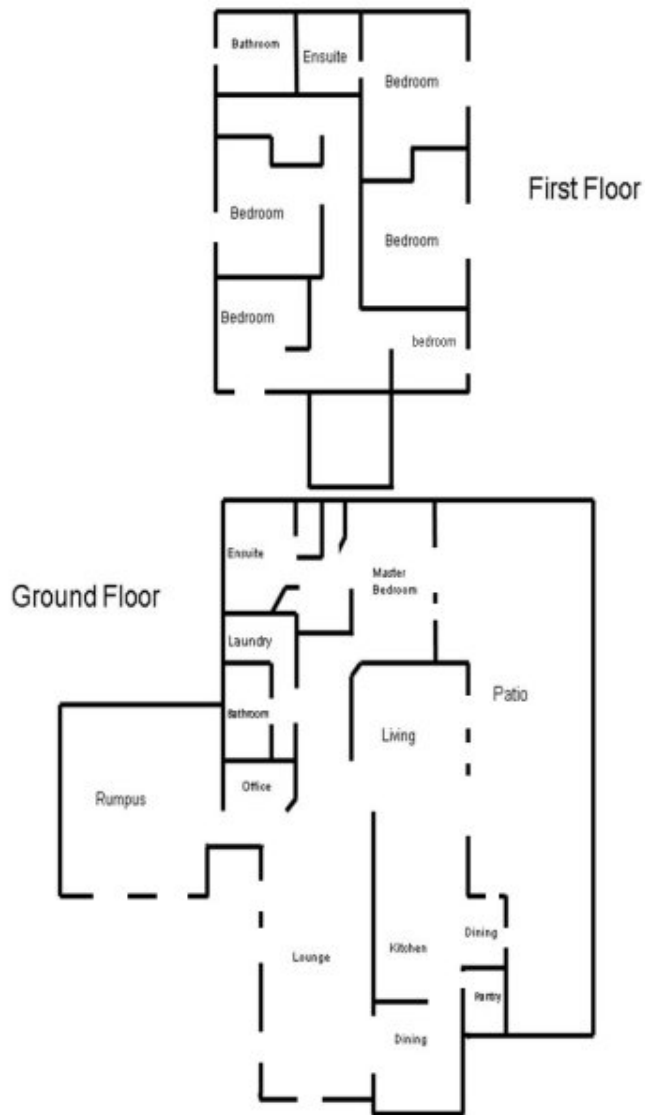

SOLD

BIG HOUSE, BIG SHEDS, BIG PROPERTY, BIG VALUE.

This loved and cared for 10 acre home has it all including full size tennis court, horse lovers must see this property located less than 10km from CBD Morayfield and Train Station. Rural setting so close to everything.

Home owners have loved and enjoyed raising a large family on this property for the last 25 years but now decided to downsize after all the kids have moved on.

ABOUT THE PROPERTY-

- Large Sheds to store machinery/caravans and more.
- Shed 1- 24x12m Shed with Sliding 6m wide Door opening, 3.6m height. Mezzanine Floor, 3 phase power.
- Shed 2 - 12x9m Shed 3m height, which has a purpose built chicken pen with fully enclosed outdoor free ranging area.
- Large fully enclosed Vegetable Garden, Fruit Trees-Mangoes/Banana's/Jaboticaba's/Coffee and more...
- 18x9m Carport- Great to store cars or function area on the fully concreted floor.
- Patio Entertaining area overlooking the pool. A Huge 90 sqm to Entertain family & guests.
- Tennis Court full size.
- In ground Concrete Saltwater Swimming Pool
- Huge spring fed Dam with pump- perfect for horses or other farm animals.
- Bore water
- Water tanks x 4
- Fully fenced, with new Steel rail fencing along the 250m driveway to the house, Neighboring fencing with colourbond & wire.

KEEP ON READING THE LIST GOES ON ABOUT THIS CUSTOM BUILT HOME

Grand Front door entrance, with ceiling to upper floor.

Once you walk in , to the right you have a large open fireplace lounge leading into a private

5 BED | 4 BATH | 26 CAR

PRICE:
\$1,115,000

OPEN FOR INSPECTION:
N/A

John Owen
0409733555
johnowen@atrealty.com.au
www.atrealty.com.au

Disclaimer: Please note this floor plan is for marketing purposes and is to be used as a guide only. All dimensions are estimates only and may not be exact measurements.