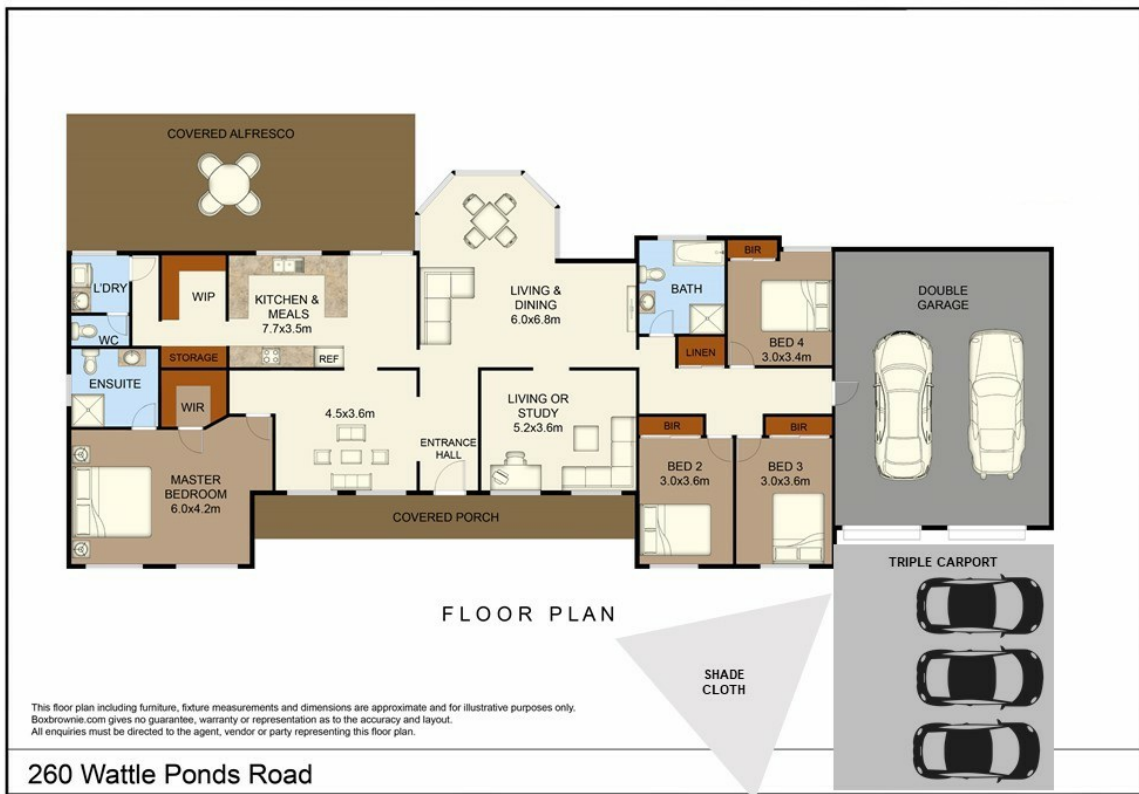

This high quality family home boasts all the features a discerning family is looking for including:

- Modern country style kitchen with oodles of storage including a walk-in pantry
- Huge master bedroom with walk-in robe and ensuite set away from the other rooms allowing for plenty of privacy
- Three further large bedrooms with built-in robes
- Choice of three living areas to accommodate everyone
- Ducted three phase air conditioning and in-built vacuum system
- LED downlights throughout
- Internal laundry with extra WC
- Covered alfresco area with 11m x 6m pergola
- Superb outlook with views right through to Broken Back Range and mountains
- Sparkling 11m x 4m in-ground pool with roll up pool cover
- Established fruit trees including peaches, oranges, mandarins, limes, lemons, guava, figs, macadamias, almonds, apples, pear, nashi, apricots, grapes and bananas
- Established veggie gardens
- In-ground sprinkler system
- Garden / pool shed
- Two car lock up garage, one with electric roller door, plus a triple carport
- Fully fenced boundary
- External termite treatment barrier and stations
- Water tank
- Set back from the road for further privacy

Call now to organise an inspection!

4 BED | 3 BATH | 5 CAR

PRICE:
\$735,000

OPEN FOR INSPECTION:
N/A

Alicia Vaughan
0406814596
alicia@atrealty.com.au
www.atrealty.com.au

Disclaimer: Please note this floor plan is for marketing purposes and is to be used as a guide only. All dimensions are estimates only and may not be exact measurements.