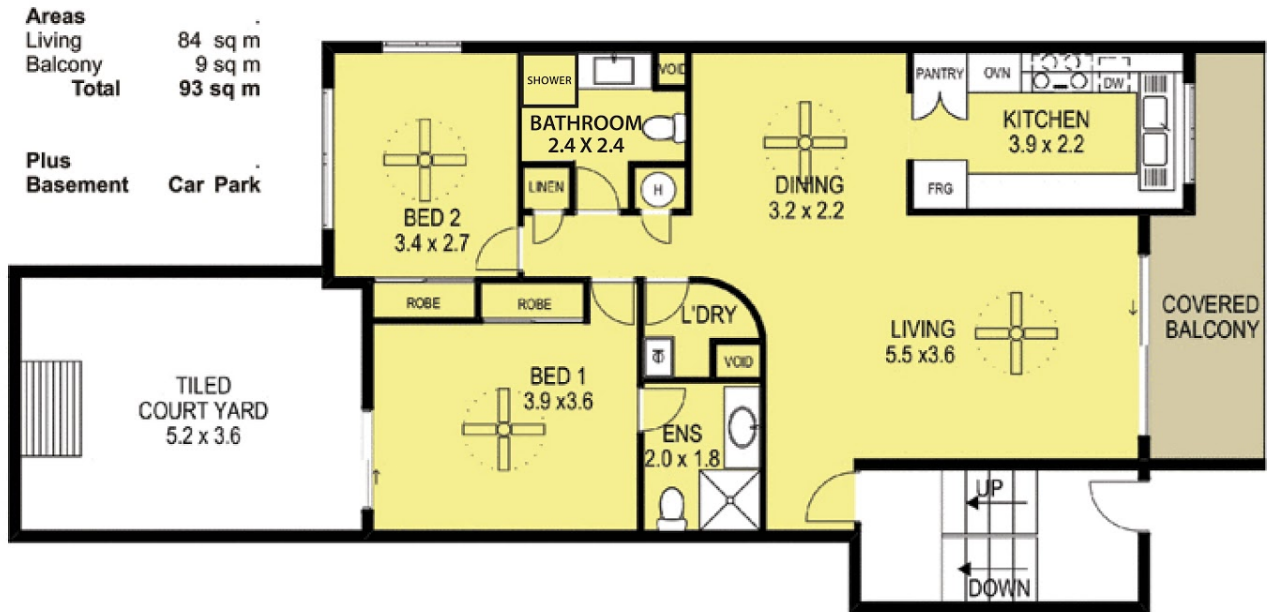

While every endeavor has been made to verify the correct detail in this brochure, neither the Agent nor Seller or contracted Illustrator accept liability for any error or omissions. Prospective Buyers should make their own enquires and form their own judgement on this property

Disclaimer: Please note this floor plan is for marketing purposes and is to be used as a guide only. All dimensions are estimates only and may not be exact measurements.