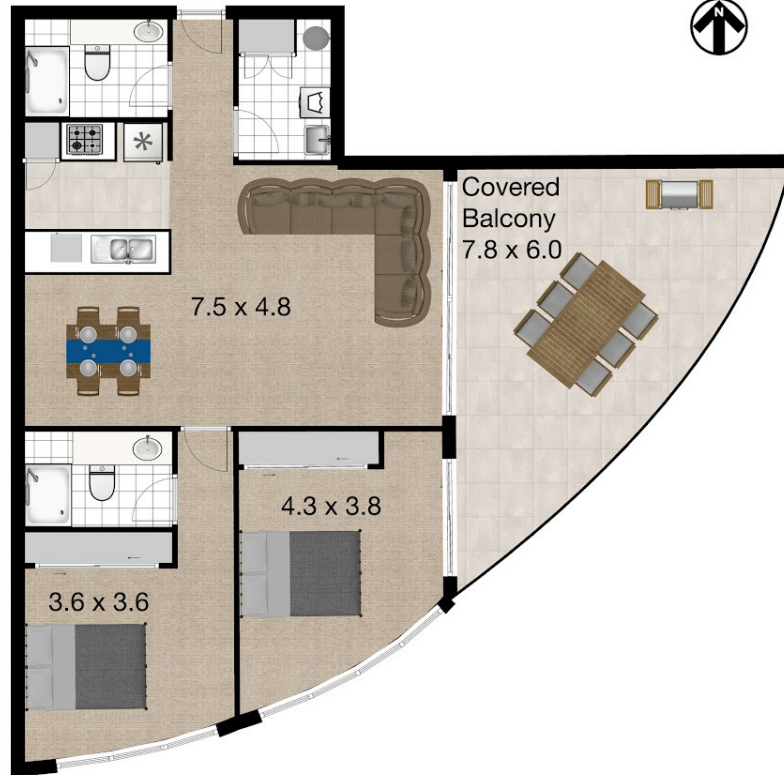

# 4a - 20 Stuart Street Tweed Heads

Total Approximate Floor Area 109 sqm

Secure  
Tandem  
Basement  
Carparking  
8.7 x 2.6

Whilst every attempt has been made to ensure the accuracy of the floor plan. Measurements of doors, windows rooms and any other items are approximate and no responsibility is taken for any error, omission or misstatement. This plan is for illustrative purposes only and should be used as such by any prospective purchaser.

Disclaimer: Please note this floor plan is for marketing purposes and is to be used as a guide only. All dimensions are estimates only and may not be exact measurements.