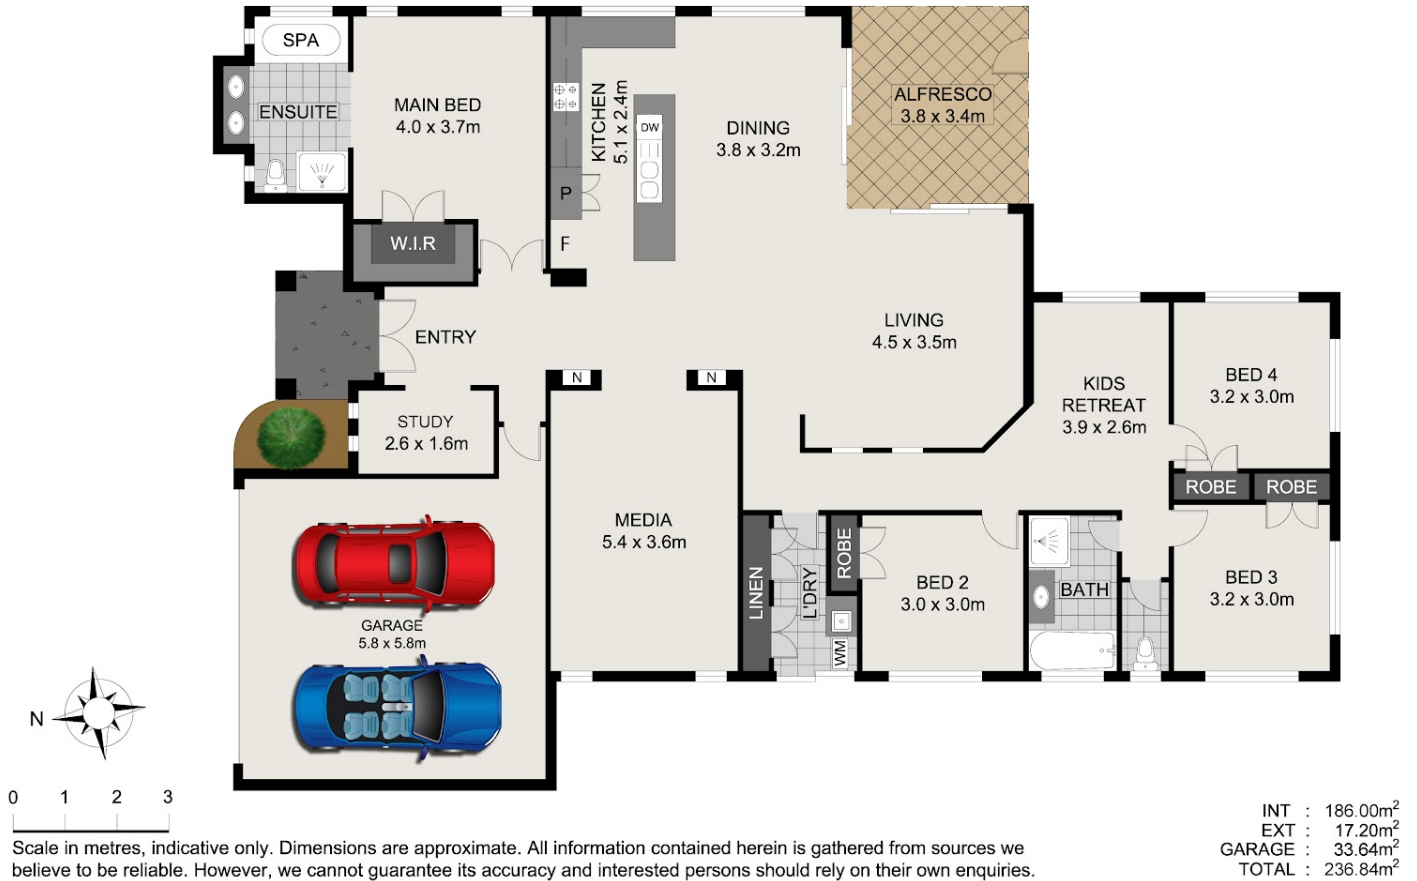

Now you can make your dreams happen!!...You only live once!! The keys are waiting!!

Features include;

- \* Absolute entertainer's dream complete with a family sized solar heated pool, a bali hut and great yard space for the kids & pets to run amok...all entrenched in absolute privacy
- \* Amazing new lifestyle opportunity only 150m from beautiful Warner Lakes and parklands!
- \* Ex display home with that little extra sparkle
- \* Flawless family jewel with high quality finishes throughout
- \* Spacious 237m2 home
- \* Large 791m2 block allotment with no registered easements – the exclamation point on full sized family living!! Huge block size for Warner Lakes!!
- \* Commanding street presence
- \* A true abundance of WOW factor once through large double door...this property is an absolute must to put at the top of your inspection list!
- \* A massive open plan living and dining expanse
- \* Generous media room
- \* A truly unique opportunity to own a piece of Warner Lakes!

# 1 Pontiac Circuit, Warner

Disclaimer: Please note this floor plan is for marketing purposes and is to be used as a guide only. All dimensions are estimates only and may not be exact measurements.