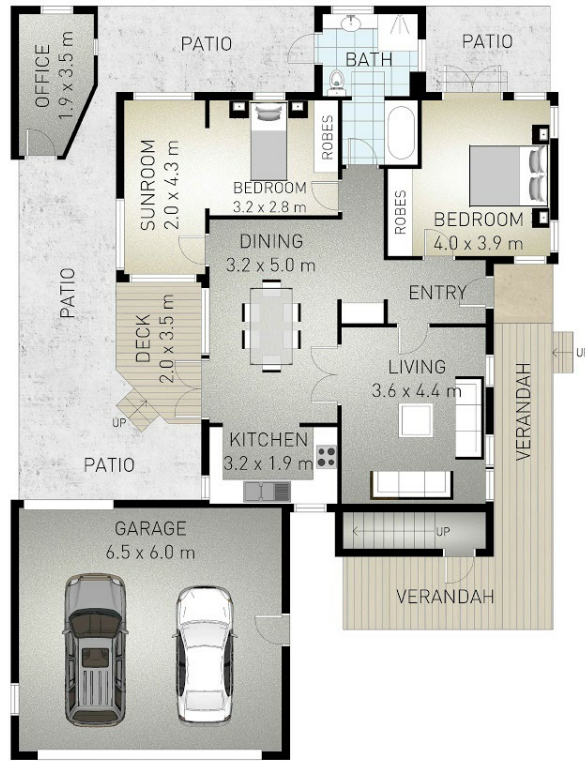

LOWER LEVEL