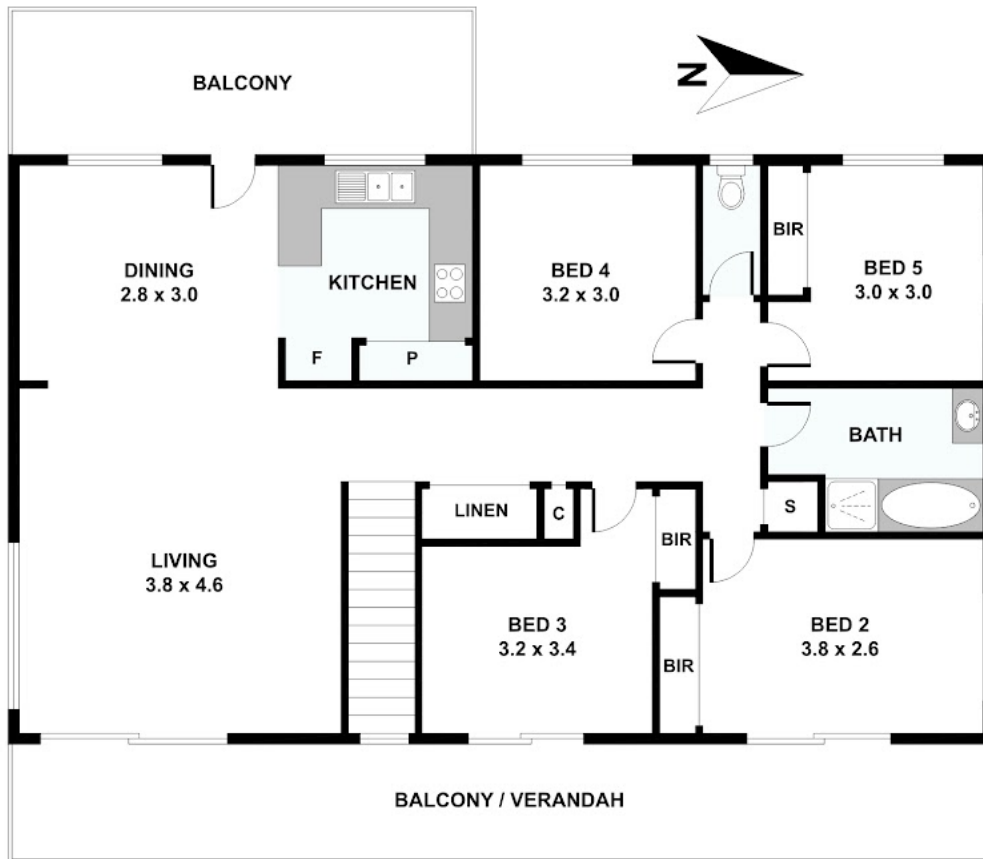

This extensive home also consists of Two Spacious & comfortable living spaces, Massive Rumpus, Bar or Pool table area, Study & In-ground Pool Area

Features:

- LAND 1,887sqm WITH ENOUGH ROOM FOR A SECOND DWELLING.
- Beautiful Double Storey Solid Brick Home
- Five good size bedrooms with built-ins and ceiling fans
- Two comfortable living area's with plenty of room to move
- Two spacious Bathrooms, One on each level
- Open plan living D/S opening onto the pool area
- Big In-ground Pool with Water Tank with new Pump
- Large Office / Study or 6th Bedroom D/S
- Expansive Entertaining room with separate laundry room D/S
- Solar power (5 kw Inverter) with 16 panels
- Security doors & screens
- Quiet cul-de-sac street
- New Colourbond Fencing
- NBN ready
- Centrally & closely Located to all Amenities
- Walking distance to the recently completed Town Square Redbank Plains Town Square, with Coles, Aldi, Target, in addition to 60 plus unique stores & the New Pig 'N' Whistle Hotel
- 10mins to Springfield Central CBD comprising of major Health facilities, Shopping, University, Recreation and Rail
- Easy access to arterial roads providing connectivity to Ipswich and Brisbane

14 Glen Eagle Court, Redbank Plains

FIRST FLOOR

Disclaimer: Please note this floor plan is for marketing purposes and is to be used as a guide only. All dimensions are estimates only and may not be exact measurements.