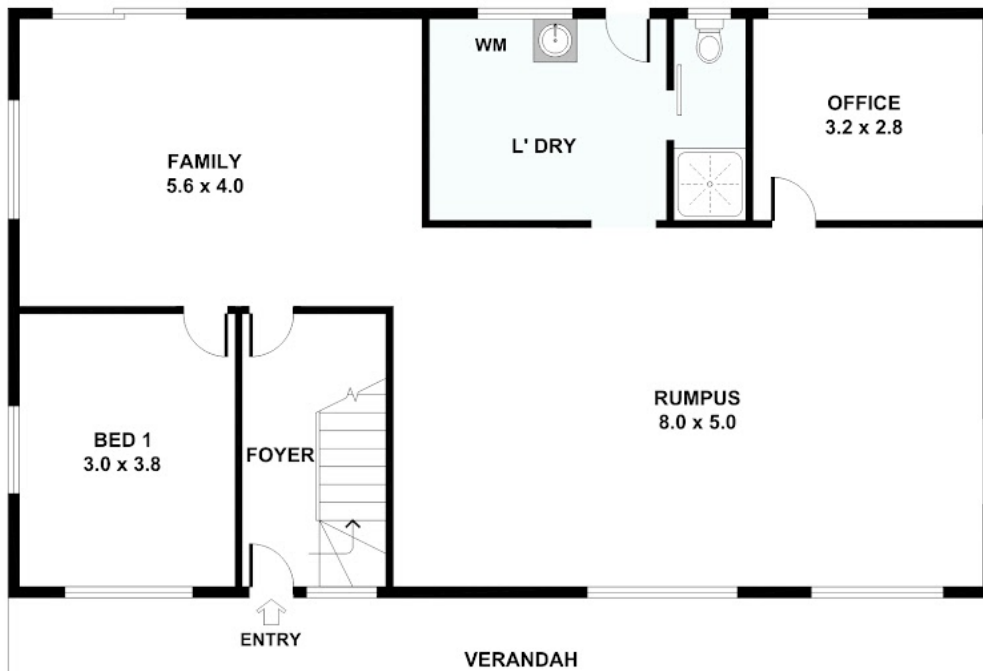

This extensive home also consists of Two Spacious & comfortable living spaces, Massive Rumpus, Bar or Pool table area, Study & In-ground Pool Area

Features:

- LAND 1,887sqm WITH ENOUGH ROOM FOR A SECOND DWELLING.
- Beautiful Double Storey Solid Brick Home
- Five good size bedrooms with built-ins and ceiling fans
- Two comfortable living area's with plenty of room to move
- Two spacious Bathrooms, One on each level
- Open plan living D/S opening onto the pool area
- Big In-ground Pool with Water Tank with new Pump
- Large Office / Study or 6th Bedroom D/S
- Expansive Entertaining room with separate laundry room D/S
- Solar power (5 kw Inverter) with 16 panels
- Security doors & screens
- Quiet cul-de-sac street
- New Colourbond Fencing
- NBN ready
- Centrally & closely Located to all Amenities
- Walking distance to the recently completed Town Square Redbank Plains Town Square, with Coles, Aldi, Target, in addition to 60 plus unique stores & the New Pig 'N' Whistle Hotel
- 10mins to Springfield Central CBD comprising of major Health facilities, Shopping, University, Recreation and Rail
- Easy access to arterial roads providing connectivity to Ipswich and Brisbane

14 Glen Eagle Court, Redbank Plains

FIRST FLOOR

Disclaimer: Please note this floor plan is for marketing purposes and is to be used as a guide only. All dimensions are estimates only and may not be exact measurements.