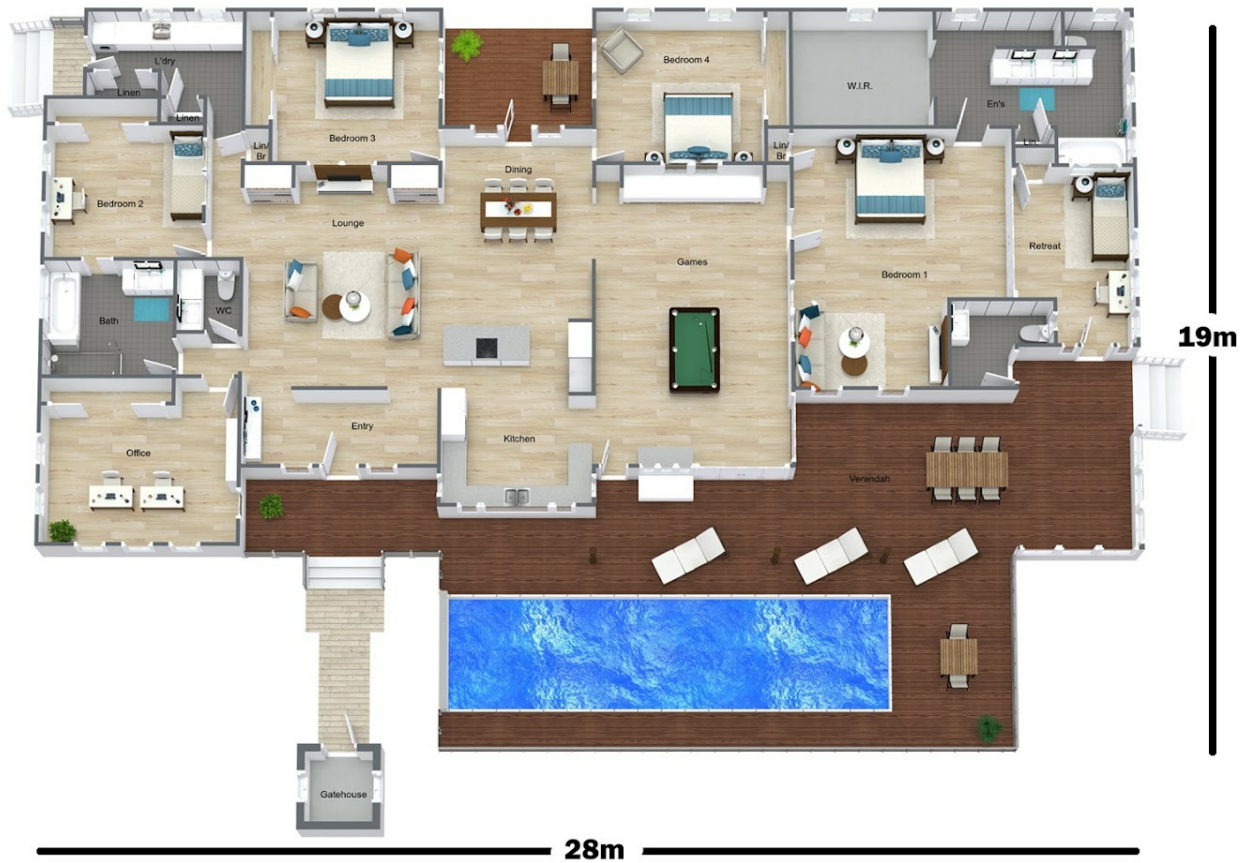

**SOLD**

**OWNERS COMMITTED ELSEWHERE - FURTHER PRICE REDUCTION - NOW JUST \$1,625,000 - WELL BELOW REPLACEMENT COST - A "MUST SEE"!**

Real Estate dreams do come true!! If you are a discerning purchaser looking for a truly enviable executive lifestyle across from Tin Can Bay foreshore, then you have to inspect this magnificent 42.5sq home. Everything you could ever wish for is here - from the 12m x 3m lap pool, the gym room, to the huge kitchen, living and dining area, not forgetting the sensational entertainment area with pool table. I have listed some of the many features and benefits below, but please email me for a more comprehensive list of inclusions. A floor plan, virtual tour and drone shots are all available on the website, so you can explore every aspect of this unique home. Tin Can bay is the "jewel in the crown" of the beautiful Cooloola Coast, which comprises Tin Can Bay (where the Dolphins play!!), Rainbow Beach (Gateway to the Heritage Listed Fraser Island) and Cooloola Cove:-

Features and Benefits:-

- \* Large entertainment deck overlooking 12m x 3m saltwater lap pool
- \* Ducted air-conditioning
- \* High ceilings
- \* 9kw of solar panels + solar hot water
- \* Chef's delight kitchen with Miele appliances and Granite Superana benchtops with an island bench and gas cooktop
- \* 5 extremely spacious bedrooms
- \* Huge entertainment area with pool table
- \* Double Shed - left side 16.2m - right side 12m - height 3.436 large enough for 4 cars, or one large motorhome or boat with still room for a workshop
- \* Gate House Entry

## 48 Toolara Rd, Tin Can Bay - Floor Plan

Measurements and dimensions are approximate

Disclaimer: Please note this floor plan is for marketing purposes and is to be used as a guide only. All dimensions are estimates only and may not be exact measurements.