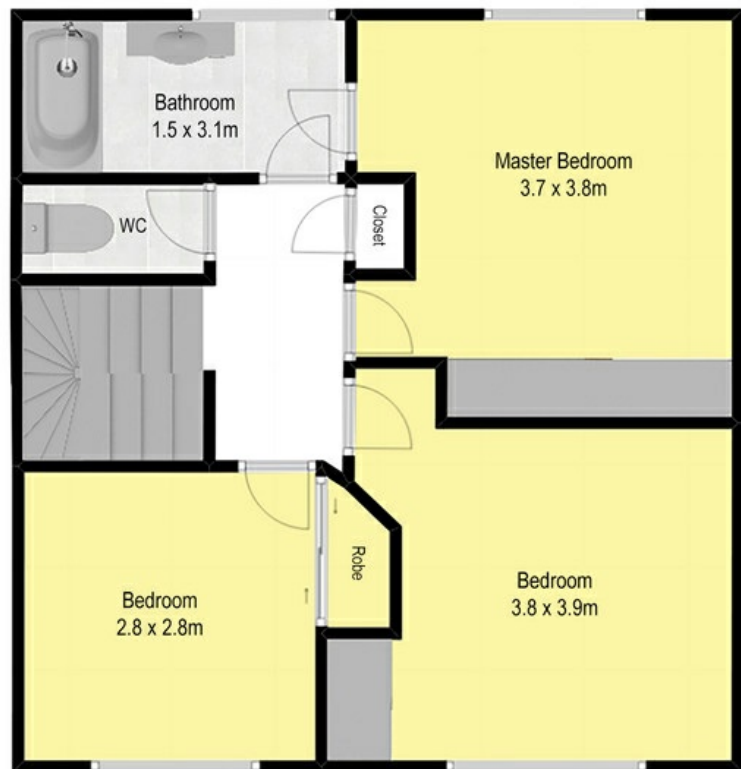

The lower story features a generous open plan tiled living and dining area, with air conditioner. Leading out from the dining is a good sized private fully fenced grassed yard with free standing Gazebo for those hot sunny days. Good functional kitchen with new dishwasher, separate laundry and toilet. Single lock-up garage with remote control access, plus bonus storage space under the stairwell.

Upstairs, all 3 bedrooms have been designed with size and family comfort as a premium. Large master bedroom with two way access to the bathroom. All 3 bedrooms with built-ins and ceiling fans complete with near new carpet and plentiful natural light.

GROUND FLOOR

FIRST FLOOR

Disclaimer: Please note this floor plan is for marketing purposes and is to be used as a guide only. All dimensions are estimates only and may not be exact measurements.