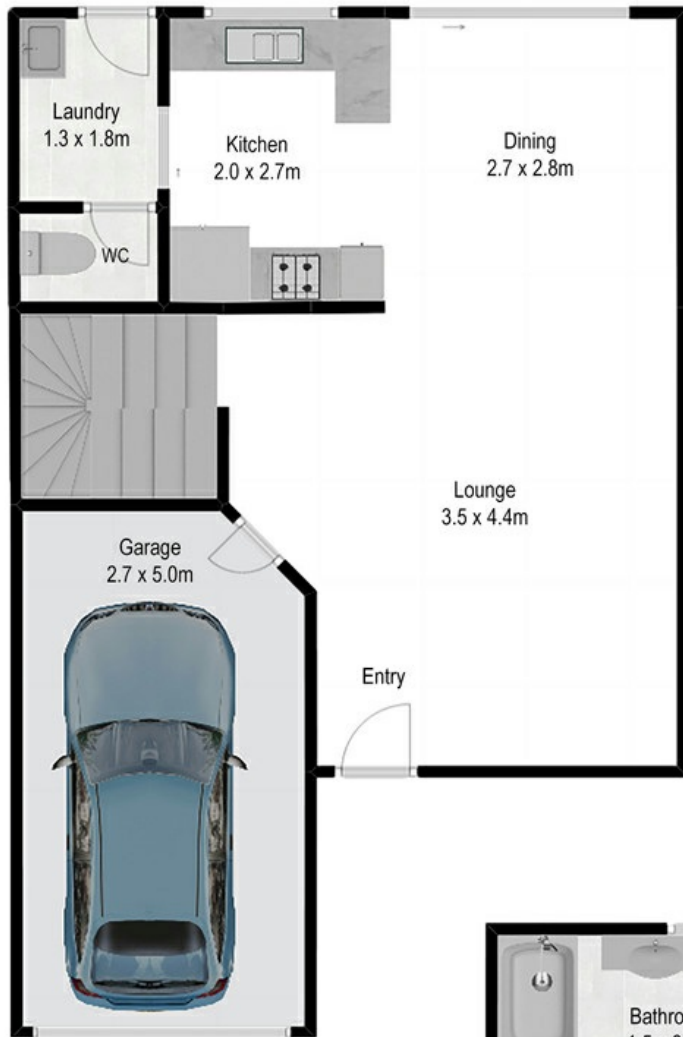

The lower story features a generous open plan tiled living and dining area, with air conditioner. Leading out from the dining is a good sized private fully fenced grassed yard with free standing Gazebo for those hot sunny days. Good functional kitchen with new dishwasher, separate laundry and toilet. Single lock-up garage with remote control access, plus bonus storage space under the stairwell.

Upstairs, all 3 bedrooms have been designed with size and family comfort as a premium. Large master bedroom with two way access to the bathroom. All 3 bedrooms with built-ins and ceiling fans complete with near new carpet and plentiful natural light.

GROUND FLOOR

FIRST FLOOR

Disclaimer: Please note this floor plan is for marketing purposes and is to be used as a guide only. All dimensions are estimates only and may not be exact measurements.