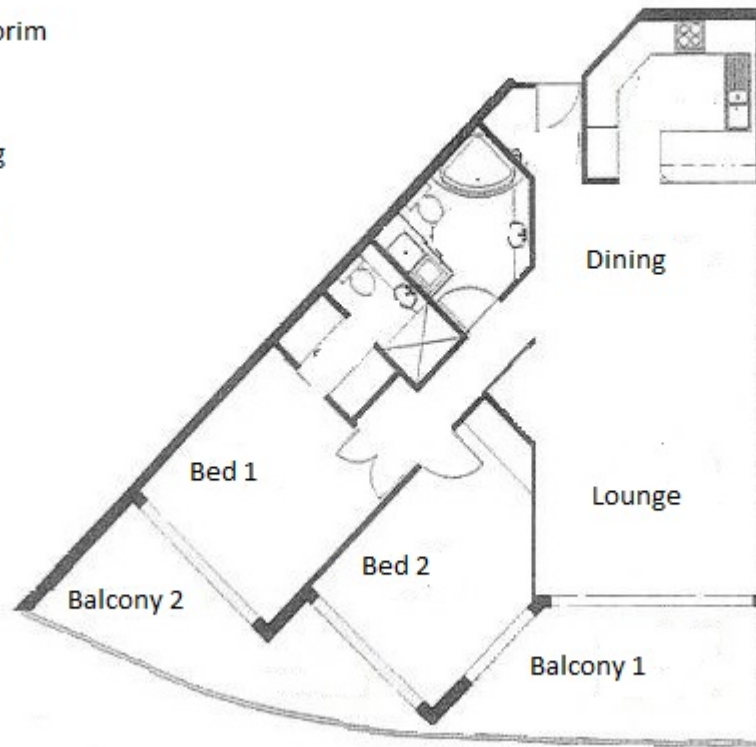

Some of the many features on offer are as follows...

- 2 Spacious Bedrooms with built-in robes
- Master with en-suite, WIR & balcony
- Separate guest bathroom with spa bath
- Fully equipped 2-pac kitchen with plenty of cupboard space & dishwasher
- Air-conditioned open-plan living area
- Lovely North-facing balcony off the living area with views of the golf course
- Secure lock-up garage
- Resort pool & crazy golf
- Stunning roof-top terrace with magnificent panoramic views of Bribie Island & Moreton Bay
- Pet friendly complex (Subject to approval)
- Fully furnished
- Right next door to Bribie Island 18-hole Golf Course
- The perfect lifestyle option – Golf, Beach, Ocean...the best of Island living

Ensuite

Open-plan Living

2 Balconies

Fully furnished

Disclaimer: Please note this floor plan is for marketing purposes and is to be used as a guide only. All dimensions are estimates only and may not be exact measurements.