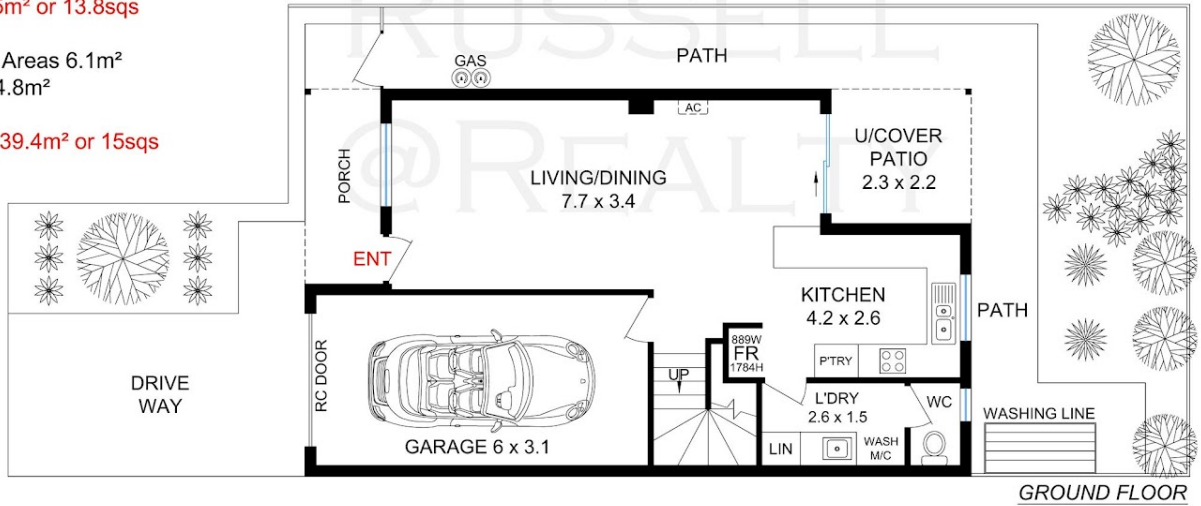

The property features -

- *3 Bedrooms upstairs all with builtin robes
- *Ensuite to bedroom 1 and airconditioning
- *Also upstairs is a study nook /home office and that area leads out to an outside lounge / balcony
- *Downstairs is a separate airconditioned lounge/dining room leading out to a covered outdoor space for that alfresco entertaining
- *Also downstairs is a guest toilet and separate laundry
- *Gourmet kitchen with dishwasher and modern appliances
- *Single lockup garage with internal access

Tel: Bruce 0413 615887

'McAuley Pines'

8/131 McAULEY PARADE,
PACIFIC PINES 4211

Land Size 163m² (Approx)
Ceiling Height 2.4m

Int'l Gr FI Area 65.5m²

Int'l Upper FI Area 63m²

Combined 128.5m² or 13.8sqs

U/Cover Patio Areas 6.1m²
Porch 4.8m²

Total Floor Area 139.4m² or 15sqs

Onsite
amenities:
Pool
& Gym

UPPER FLOOR

5
4
3
2
1
0

Gold Coast Floor Plans
0435 252505 Scale in Meters. Dimensions are approximate. Whilst every care has been made we cannot guarantee its 100% accuracy and interested persons should rely on their own enquiries

GROUND FLOOR

Disclaimer: Please note this floor plan is for marketing purposes and is to be used as a guide only. All dimensions are estimates only and may not be exact measurements.