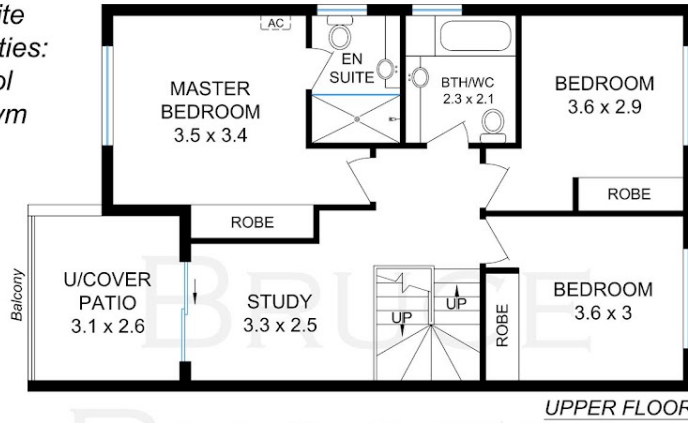

The property features -

- *3 Bedrooms upstairs all with builtin robes
- *Ensuite to bedroom 1 and airconditioning
- *Also upstairs is a study nook /home office and that area leads out to an outside lounge / balcony
- *Downstairs is a separate airconditioned lounge/dining room leading out to a covered outdoor space for that alfresco entertaining
- *Also downstairs is a guest toilet and separate laundry
- *Gourmet kitchen with dishwasher and modern appliances
- *Single lockup garage with internal access

Tel: Bruce 0413 615887

'McAuley Pines'

8/131 McAULEY PARADE,
PACIFIC PINES 4211

Land Size 163m² (Approx)
Ceiling Height 2.4m

Int'l Gr FI Area 65.5m²

Int'l Upper FI Area 63m²

Combined 128.5m² or 13.8sqs

U/Cover Patio Areas 6.1m²
Porch 4.8m²

Total Floor Area 139.4m² or 15sqs

Onsite
amenities:
Pool
& Gym

UPPER FLOOR

5
4
3
2
1
0

Gold Coast Floor Plans
0435 252505 Scale in Meters. Dimensions are approximate. Whilst every care has been made we cannot guarantee its 100% accuracy and interested persons should rely on their own enquiries

GROUND FLOOR

Disclaimer: Please note this floor plan is for marketing purposes and is to be used as a guide only. All dimensions are estimates only and may not be exact measurements.