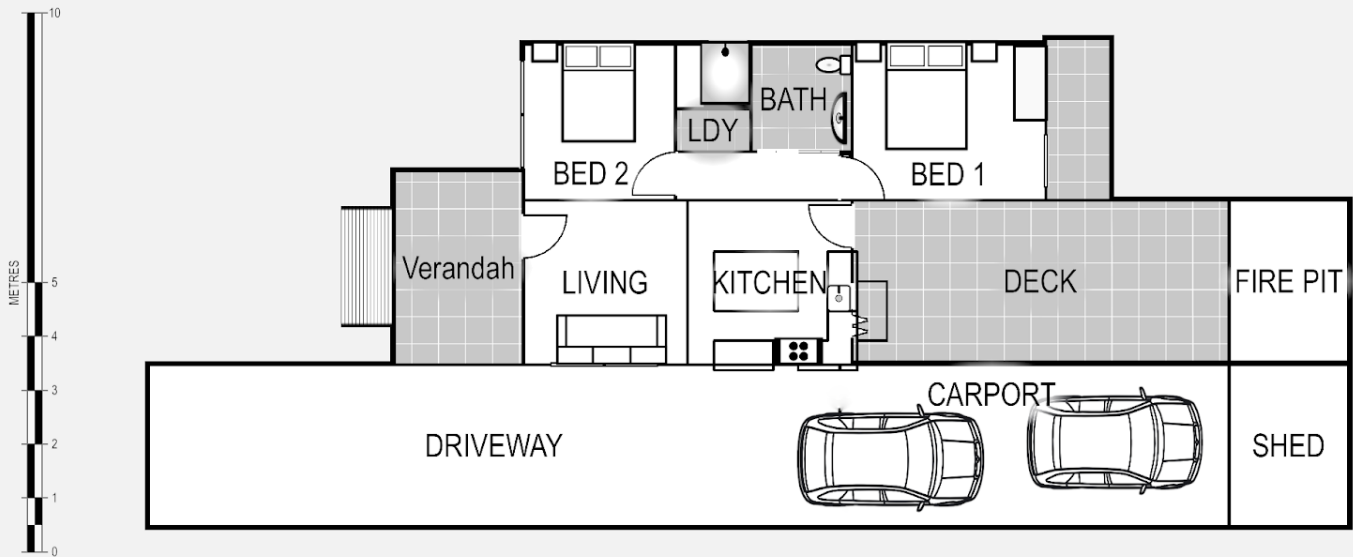

35 MAROOCHY SHORES

35 MAROOCHY SHORES
 Internal - 152m²
 External - 120m²
 Overall - 27.22m x 9.13m

SOLD

LIVE BY THE RIVER - FULLY RENOVATED TO NEW! AT "MAROOCHY SHORES". FOR OVER 50S - INTERSTATE BUYERS WELCOME WITH VIDEO VIEWING / CONFERENCE

2 BED | 1 BATH | 3 CAR

PRICE:
\$400,000

OPEN FOR INSPECTION:
N/A

Bev Rolfe
0412363604
 bevrof@atrealty.com.au
www.atrealty.com.au

35 MAROOCHY SHORES

Internal - 152m²
 External - 161m²
 Overall - 22.42m x 9.19m

Disclaimer: Please note this floor plan is for marketing purposes and is to be used as a guide only. All dimensions are estimates only and may not be exact measurements.