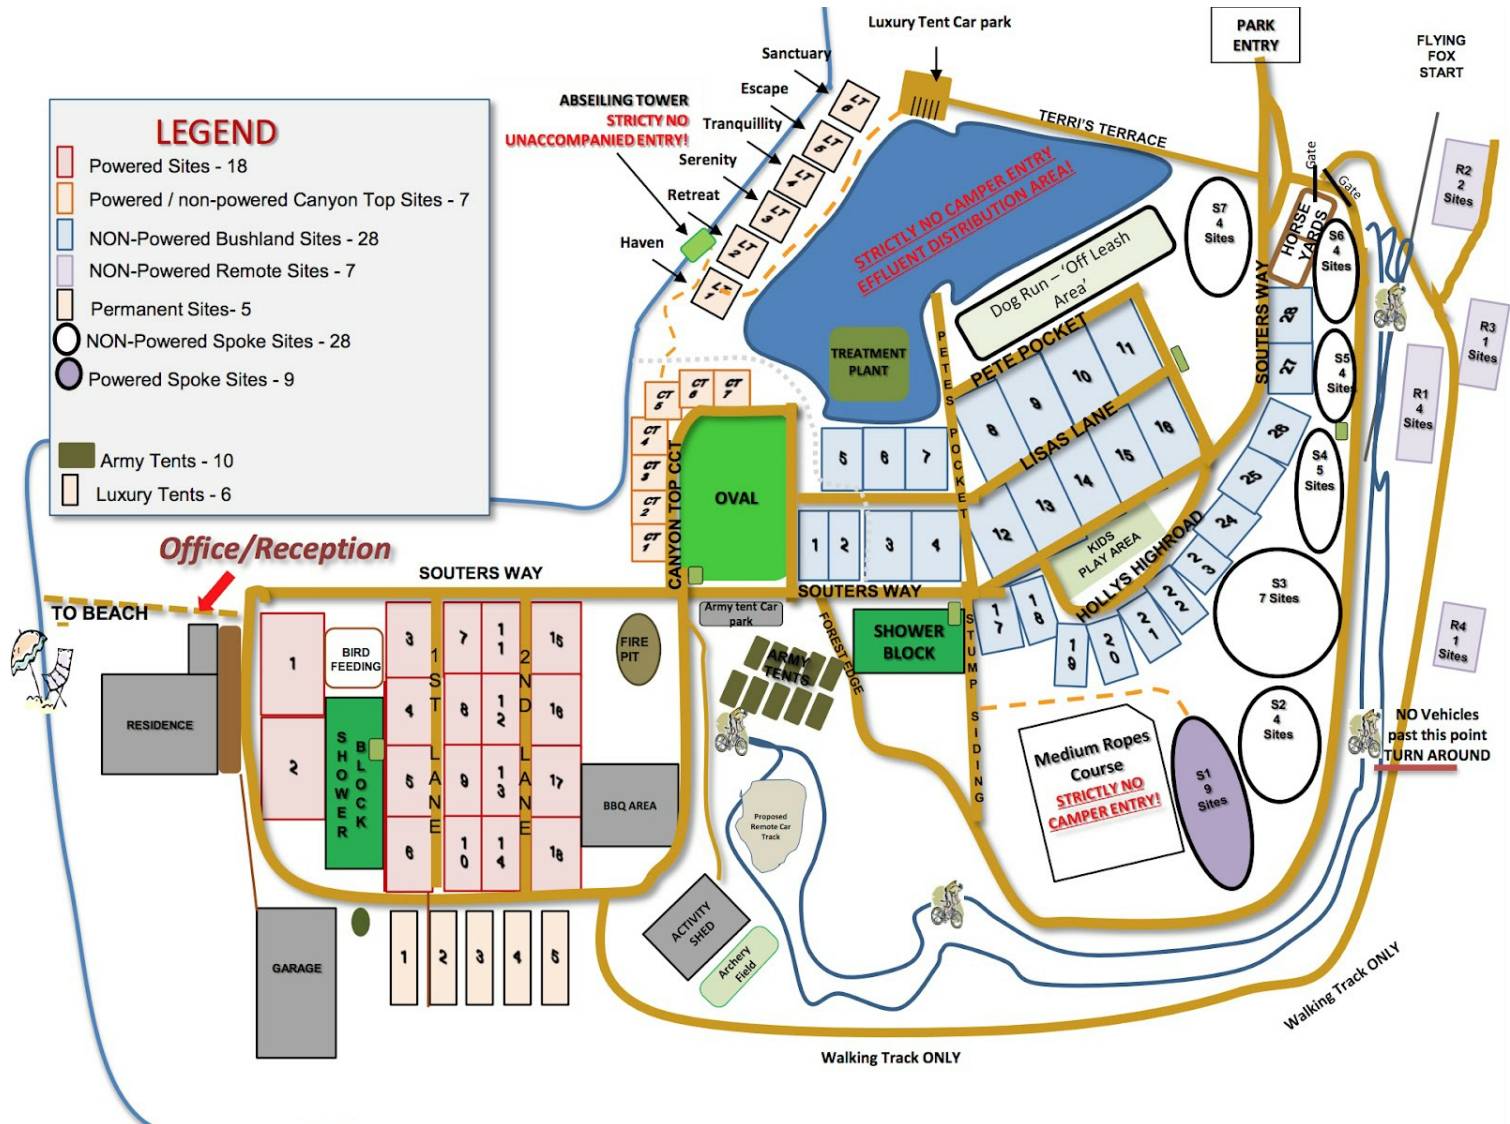

Murphy's Creek Escape is an Adventure based Camp Ground, outdoor Centre and Luxury camping.  
General camping for caravans, tents, motorhomes, both powered & unpowered sites.

There is a large BBQ area that sits up to 100 people at a time, Six En-suited Serengeti Safari Tents with king size beds on site away from the adventure activities.

# LEGEND

- Powered Sites - 18
- Powered / non-powered Canyon Top Sites - 7
- NON-Powered Bushland Sites - 28
- NON-Powered Remote Sites - 7
- Permanent Sites - 5
- NON-Powered Spoke Sites - 28
- Powered Spoke Sites - 9
  
- Army Tents - 10
- Luxury Tents - 6