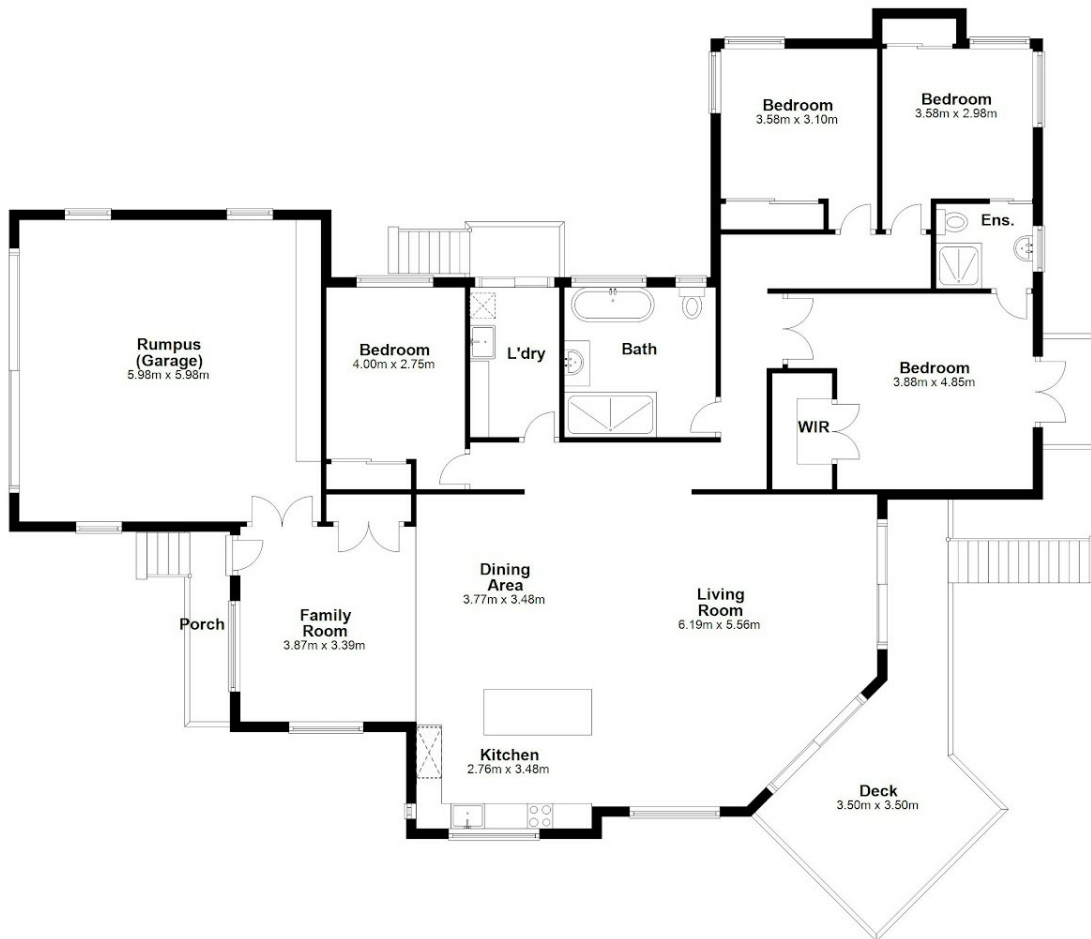

89 Ira Buckby Road West, Cashmere

Total Area: Approx. 217.2 m²

Disclaimer: Please note this floor plan is for marketing purposes and is to be used as a guide only. All dimensions are estimates only and may not be exact measurements.