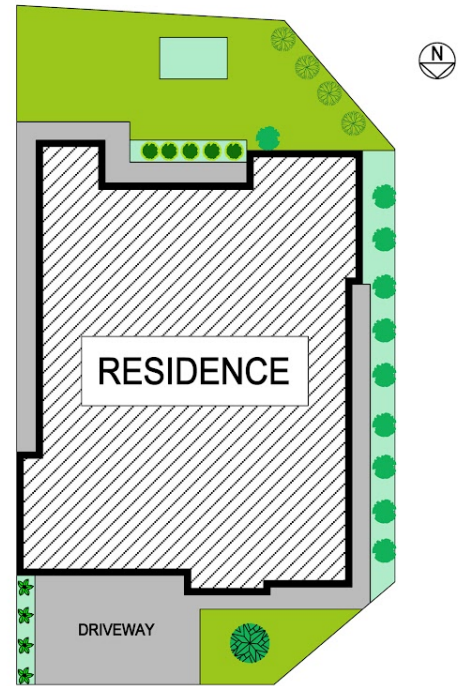

33 Grice Crescent BALDIVIS

Block Size 638m² | 4 Bedrooms | 2 Bathrooms | 2 Car

Clarissa Alsop | 0421 827 669

Internal 242m² | External 85m² | Total 327m²

REAL ESTATE FLOOR PLANS | houseguru.com.au | © House Guru Real Estate Photography™

Disclaimer: Please note this floor plan is for marketing purposes and is to be used as a guide only. All dimensions are estimates only and may not be exact measurements.