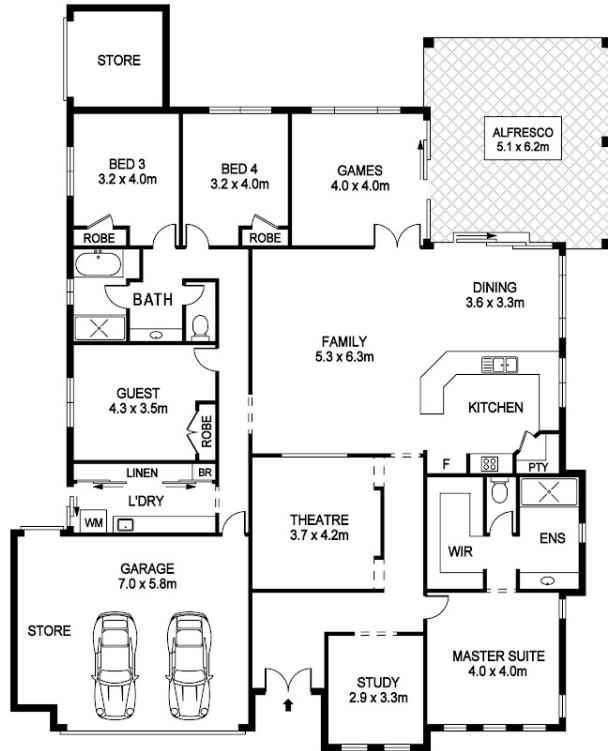

33 Grice Crescent BALDIVIS

Block Size 638m² | 4 Bedrooms | 2 Bathrooms | 2 Car

Clarissa Alsop | 0421 827 669

Internal 242m² | External 85m² | Total 327m²

REAL ESTATE FLOOR PLANS | houseguru.com.au | © House Guru Real Estate Photography™

Disclaimer: Please note this floor plan is for marketing purposes and is to be used as a guide only. All dimensions are estimates only and may not be exact measurements.