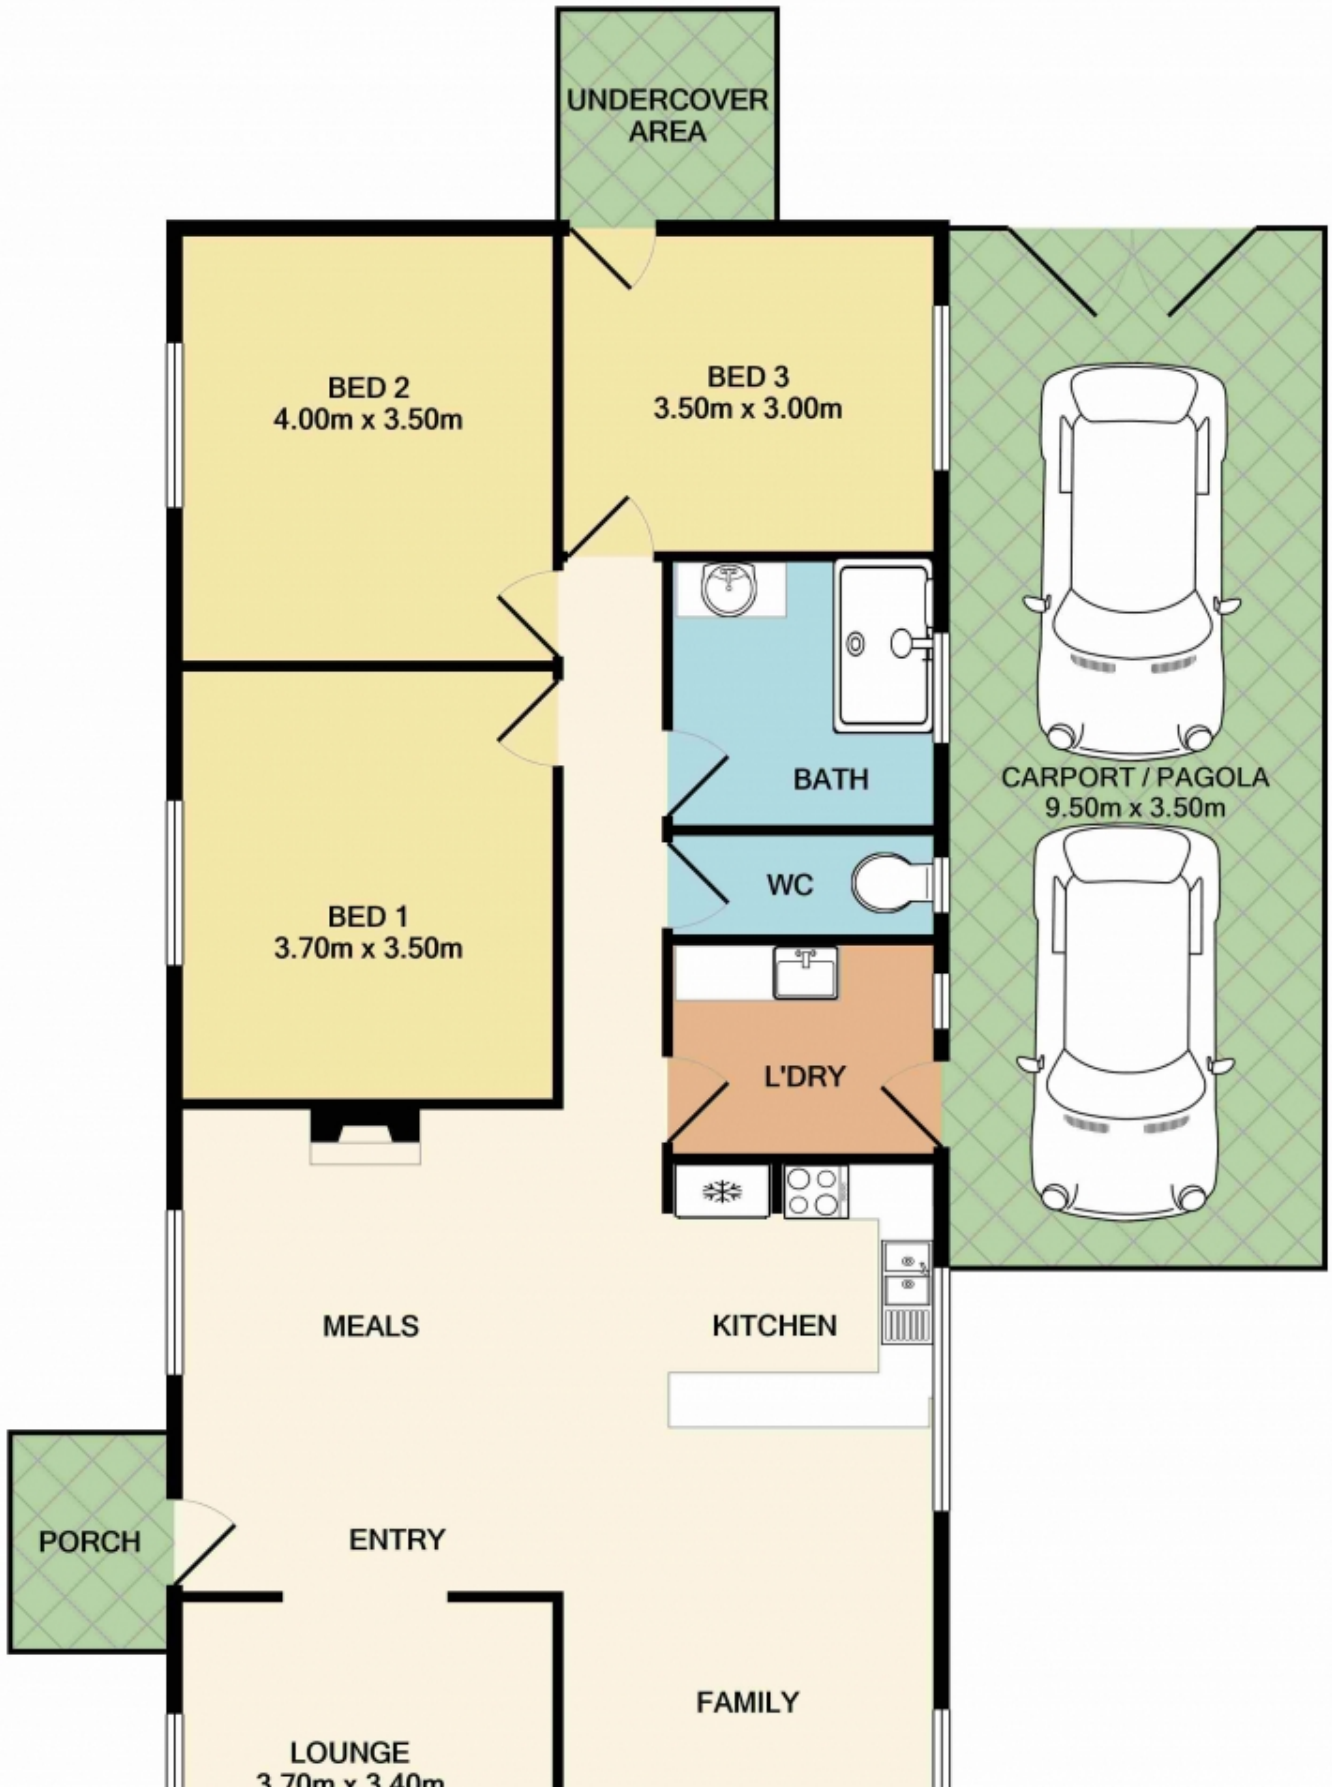

SOLD

ATTENTION!!! INVESTORS & FIRST HOME BUYERS

REAR 79 TOWONG STREET, TALLANGATTA VIC 3700
"TOWONG COTTAGE" 3-4 BED | 1 BATH | 2 CAR

Convenient and centrally located, right in the heart of this beautiful regional Victorian town of Tallangatta. The township is positioned on the upper foreshores of Lake Hume not far from where the Mitta Mitta River flows into Lake Hume. Towong Cottage consists of three generous bedrooms and an open plan kitchen, lounge and family/meals room, x4 split system heating & cooling units, updated kitchen and renovated bathroom and laundry, a single carport that can double up as a covered alfresco area, if required. The property has a proven long term rental history and on Airbnb, currently rented \$550 p/w long term. The cottage is perfectly positioned in a quiet and yet central location, only 60 metres from Towong Street CBD, close to pubs, park/playgrounds, supermarket, Public library, pharmacy along with additional day to day business facilities. There is easy access to Lake Hume boat ramp, river activities. Bush walkers and 4x4 enthusiasts will enjoy nearby State Forrest & National Park access. A perfect opportunity for those seeking a quality lifestyle choice or those seeking a consistent reliable investment property in this progressive regional township.

www.georgebourdisrealestate.com.au

Disclaimer: Please note this floor plan is for marketing purposes and is to be used as a guide only. All dimensions are estimates only and may not be exact measurements.

Measurements are approximate. Not to scale. Illustrative purposes only