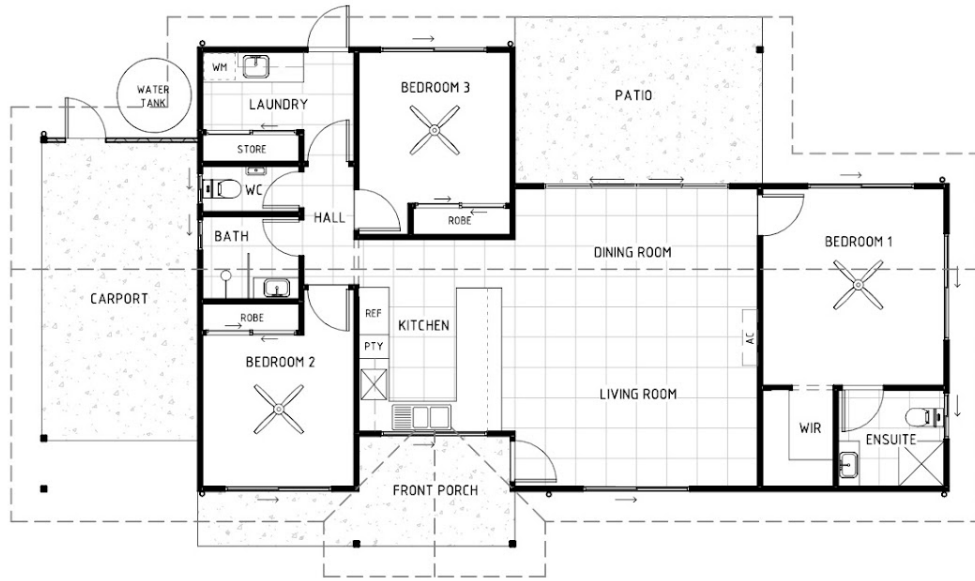

1/7 TAREEDA WAY, NIMBIN, NSW, 2480

SOLD

UNDER CONTRACT - NEW HOME WITH LOW MAINTENANCE

Nimbin's local award-winning agent, Uri Ross, proudly presents 7a Tareeda Way, Nimbin.

Set high on a knoll with breath-taking views in all directions is this 3-bedroom 2-bathroom unit built by a local builder. It is very low maintenance with modern finishes and is now vacant ready for a quick settlement. Move in, or investment with a rental return of approx \$450 p/w.

The home layout is air-conditioned open plan living, with an entertainment area out the back with sliding doors leading to a small but private courtyard. The gallery-style kitchen features a breakfast bar and comes complete with gas cooking and an electric oven.

The master bedroom has a walk-in robe, en-suite, and is located off the lounge room at the opposite end of the house from the 2 additional bedrooms and main bathroom. Being built on a slab, the house is completely flat and suitable for wheelchair access. The house is tiled throughout, with carpet in the bedrooms.

3 BED | 2 BATH | 1 CAR

PRICE:
\$535,000

OPEN FOR INSPECTION:
N/A

Uri Ross
0423280278
uri.ross@atrealty.com.au
www.atrealty.com.au

Disclaimer: Please note this floor plan is for marketing purposes and is to be used as a guide only. All dimensions are estimates only and may not be exact measurements.