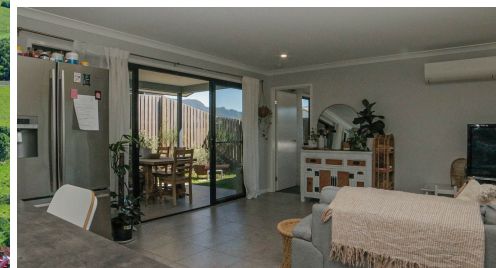

1/7 TAREEDA WAY, NIMBIN, NSW, 2480

SOLD

UNDER CONTRACT - NEW HOME WITH LOW MAINTENANCE

Nimbin's local award-winning agent, Uri Ross, proudly presents 7a Tareeda Way, Nimbin.

Set high on a knoll with breath-taking views in all directions is this 3-bedroom 2-bathroom unit built by a local builder. It is very low maintenance with modern finishes and is now vacant ready for a quick settlement. Move in, or investment with a rental return of approx \$450 p/w.

The home layout is air-conditioned open plan living, with an entertainment area out the back with sliding doors leading to a small but private courtyard. The gallery-style kitchen features a breakfast bar and comes complete with gas cooking and an electric oven.